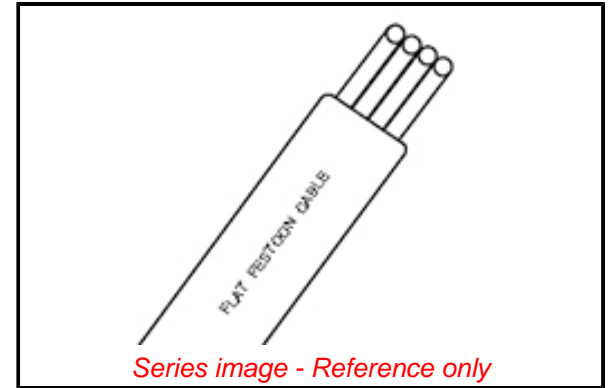

PLEASE CHECK WWW.MOLEX.COM FOR LATEST PART INFORMATION

Part Number: [1301190002](#)
Status: **Active**
Description: Flat PVC Festoon Cable #12/8C

Documents:

[RoHS Certificate of Compliance (PDF)](#)

General

Product Family	Festoons
Series	130119
Component Type	Cable Assembly
Depth	34.04mm (1.340")
Duty	Medium
Height	5.84mm (.230")
Length	N/A
Product Name	Aero-Motive
Type	Cable, Connector
UPC	78678862657

Physical

Material - Coating	PVC
Material - Metal	Copper
Net Weight	442.252/g
Number of Conductors	8
Packaging Type	Reel
Saddle Radius	N/A
Thread Size	N/A
Travel Speed - Maximum	73.15 mpm (240 fpm)
Wire/Cable Type	Flat

Electrical

Voltage - Maximum	600V

Material Info

Engineering Number	583000308

EU ELV

Not Reviewed

EU RoHS

Not Reviewed

REACH SVHC

Not Reviewed

Halogen-Free

Status

Not Reviewed

For more information, please visit [Contact US](#)

China ROHS

Not Reviewed

ELV

Not Reviewed

RoHS Phthalates

Not Reviewed

Search Parts in this Series

[130119 Series](#)