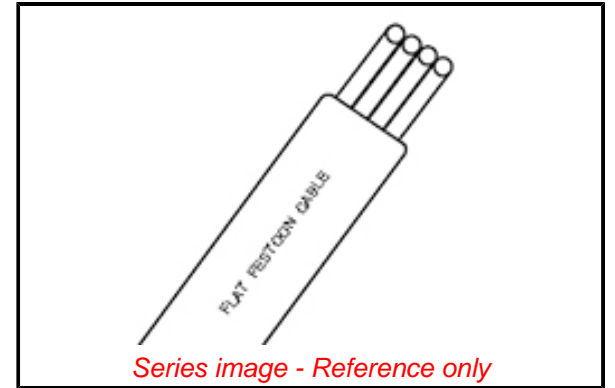

PLEASE CHECK WWW.MOLEX.COM FOR LATEST PART INFORMATION

Part Number: [1301190003](#)
Status: **Active**
Overview: [Aero-Motive Festoon-Cable Systems](#)
Description: Flat PVC Festoon Cable #14/4C

Documents:

[RoHS Certificate of Compliance (PDF)](#)

General

Product Family	Festoons
Series	130119
Component Type	Cable Assembly
Depth	15.88mm (.625")
Duty	Medium
Height	7.62mm (.300")
Length	N/A
Overview	Aero-Motive Festoon-Cable Systems
Product Name	Aero-Motive
Type	Cable, Connector
UPC	78678862659

Physical

Material - Coating	PVC
Material - Metal	Copper
Material - Wheel	Steel - Sealed Ball Bearing
Net Weight	73.935/g
Number of Conductors	4
Packaging Type	Reel
Saddle Radius	N/A
Thread Size	N/A
Wire/Cable Type	Flat

Electrical

Voltage - Maximum	600V

Material Info

Engineering Number	583000504

EU ELV

Not Reviewed

EU RoHS

Not Reviewed

REACH SVHC

Not Reviewed

Halogen-Free

Status

Not Reviewed

For more information, please visit [Contact US](#)

China ROHS

Not Reviewed

ELV

Not Reviewed

RoHS Phthalates

Not Reviewed

Search Parts in this Series

[130119 Series](#)