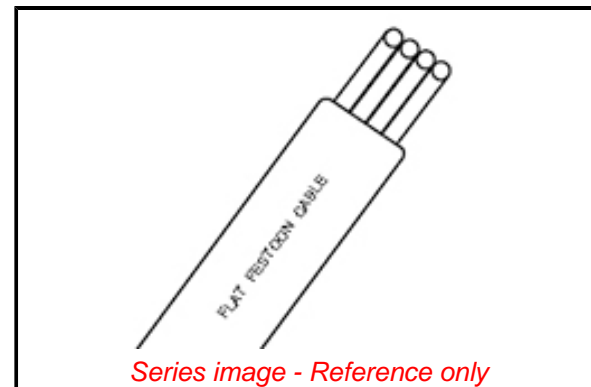

PLEASE CHECK WWW.MOLEX.COM FOR LATEST PART INFORMATION

Part Number: [1301190006](#)
Status: **Active**
Description: Flat PVC Festoon Cable #16/8C

Documents:

[RoHS Certificate of Compliance (PDF)](#)

General

Product Family	Festoons
Series	130119
Component Type	Cable Assembly
Depth	28.19mm (1.110")
Duty	Medium
Height	5.08mm (.200")
Length	N/A
Product Name	Aero-Motive
Type	Cable, Connector
UPC	78678862665

Physical

Material - Coating	PVC
Material - Metal	Copper
Material - Wheel	Steel - Sealed Ball Bearing
Net Weight	63.956/g
Number of Conductors	8
Packaging Type	Reel
Saddle Radius	N/A
Thread Size	N/A
Travel Speed - Maximum	73.15 mpm (240 fpm)
Wire/Cable Type	Flat

Electrical

Voltage - Maximum	600V

Material Info

Engineering Number	583000708

EU ELV

Not Reviewed

EU RoHS

Not Reviewed

REACH SVHC

Not Reviewed

Halogen-Free

Status

Not Reviewed

For more information, please visit [Contact US](#)

China ROHS

Not Reviewed

ELV

Not Reviewed

RoHS Phthalates

Not Reviewed

Search Parts in this Series

[130119 Series](#)