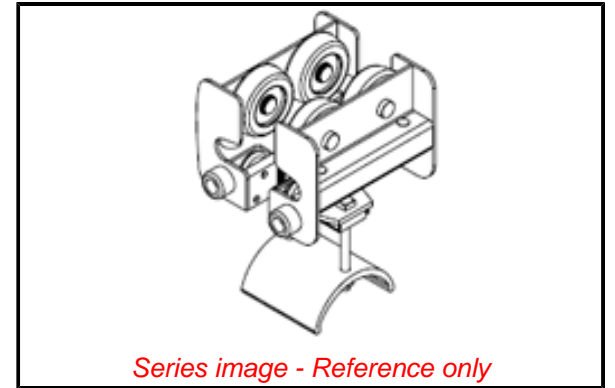

PLEASE CHECK WWW.MOLEX.COM FOR LATEST PART INFORMATION

Part Number: [1301230087](#)
Status: **Active**
Description: I-Beam Festoon Intermediate Car 674 S4, for 4.0" I-Beam, Urethane Wheels

Documents:
[RoHS Certificate of Compliance (PDF)](#)

General

Product Family	Festoons
Series	130123
Cable Height - Maximum	11.43mm (.450")
Cable Width - Maximum	59.00mm (2.320")
Combined Cable Weight-Max./Car	79.38kg (175.0 lb)
Component Type	Car - Intermediate
Depth	156.46mm (6.160")
Duty	Heavy
Height	336.55mm (13.250")
Length	173.00mm (6.930")
Product Name	Aero-Motive
Type	I-Beam
UPC	78678863104

Physical

Beam Size	S4 - 101.60mm
Material - Coating	Powder Coating
Material - Metal	Steel
Material - Wheel	Polyurethane
Net Weight	298.870/g
Number of Cars	1
Packaging Type	Individual Carton
Saddle Radius	51.40mm (2.024")
Thread Size	N/A
Travel Speed - Maximum	121.92 mpm (400 fpm)
Wire/Cable Type	Flat

Material Info

Engineering Number	0674410

EU ELV

Not Relevant

EU RoHS

Not Relevant

REACH SVHC

Not Reviewed

Halogen-Free

Status

Not Relevant

For more information, please visit [Contact US](#)

China ROHS

Not Relevant

ELV

Not Relevant

RoHS Phthalates

Not Reviewed

Search Parts in this Series

[130123 Series](#)