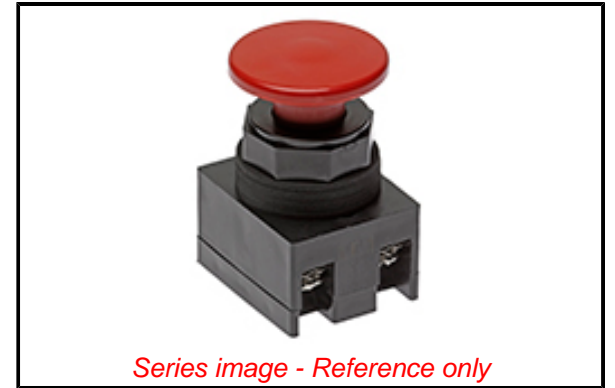

**PLEASE CHECK WWW.MOLEX.COM FOR LATEST PART INFORMATION**

**Part Number:** [1301260012](#)  
**Status:** **Active**  
**Overview:** [Push-Button Pendant Products](#)  
**Description:** Super-Safeway Red Mushroom On/Off Switch, (1) NO Contact, 3A, 250V

**Documents:**

[Brochure \(PDF\)](#) [RoHS Certificate of Compliance \(PDF\)](#)

**General**

Product Family	Push Buttons / Testers
Series	<a href="#">130126</a>
Enclosure Rating	NEMA 4X
Overview	<a href="#">Push-Button Pendant Products</a>
Product Name	Super-Safeway
Type	PushButton Pendant Station
UPC	78678841586

**Physical**

Cord Diameter	N/A
Cord Grip Body Size	N/A
Emergency Stop	Yes
Material - Body	N/A
Packaging Type	Carton

**Electrical**

Voltage - Maximum	250V
-------------------	------

**Material Info**

Engineering Number	505B-RM
--------------------	---------