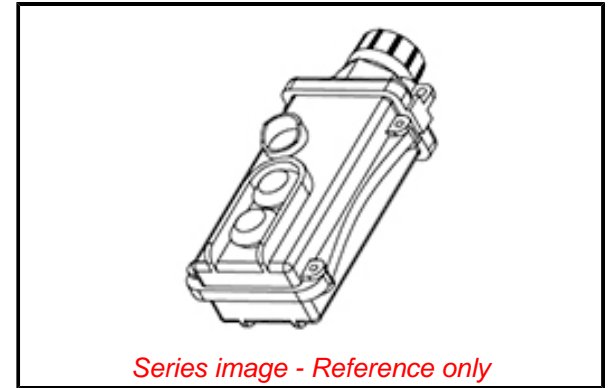

PLEASE CHECK WWW.MOLEX.COM FOR LATEST PART INFORMATION

Part Number: [1301260247](#)
Status: **Active**
Overview: [Push-Button Pendant Products](#)
Description: Watertite Two Maintain Button On/Off Pendant, Single Speed, 1 N.O. Contact Each

Documents:

[Drawing (PDF)](#) [RoHS Certificate of Compliance (PDF)](#)
[Brochure (PDF)](#)

Agency Certification

UL E70531

General

Product Family Push Buttons / Testers
Series [130126](#)
Enclosure Rating NEMA 4X
Overview [Push-Button Pendant Products](#)
Product Name Watertite
Type PushButton Pendant Station
UPC 78678841522

Physical

Cord Diameter 9.53-20.63mm (.375-.812")
Cord Grip Body Size F3 3/4"
Emergency Stop No
Material - Body Polycarbonate
Material - Cord Grip Nut Non-Metallic
Number of Buttons 2
Number of Speeds Single - Maintained
Packaging Type Carton

Electrical

Voltage - Maximum 250V

Material Info

Engineering Number 5052-N

Reference - Drawing Numbers

Sales Drawing SD-130126-073

EU ELV

Not Reviewed

EU RoHS

Not Reviewed

REACH SVHC

Not Reviewed

Halogen-Free

Status

Not Reviewed

For more information, please visit [Contact US](#)

China ROHS

Not Reviewed

ELV

Not Reviewed

RoHS Phthalates

Not Reviewed

Search Parts in this Series

[130126 Series](#)

PLEASE CHECK WWW.MOLEX.COM FOR LATEST PART INFORMATION