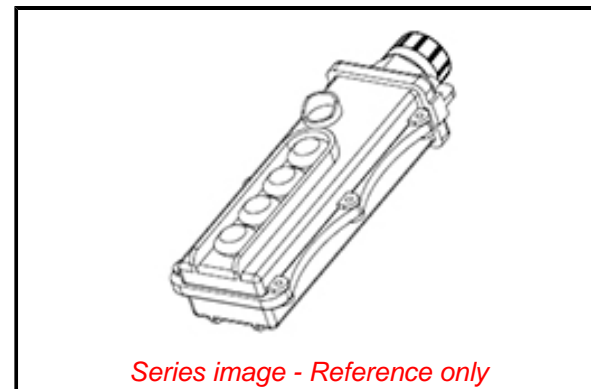

PLEASE CHECK WWW.MOLEX.COM FOR LATEST PART INFORMATION

Part Number: [1301260250](#)
Status: **Active**
Overview: [Push-Button Pendant Products](#)
Description: Watertite Four Button Single Speed Maintain Pendant, Mechanically Interlocked, 1 N.O. Contact Each

Documents:

[Drawing (PDF)](#) [RoHS Certificate of Compliance (PDF)](#)
[Brochure (PDF)](#)

Agency Certification

UL E70531

General

Product Family Push Buttons / Testers
Series [130126](#)
Enclosure Rating NEMA 4X
Overview [Push-Button Pendant Products](#)
Product Name Watertite
Type PushButton Pendant Station
UPC 78678841530

Physical

Cord Diameter 9.53-20.63mm (.375-.812")
Cord Grip Body Size F3 3/4"
Emergency Stop No
Material - Body Polycarbonate
Material - Cord Grip Nut Non-Metallic
Net Weight 673.584/g
Number of Buttons 4
Number of Speeds Single - Maintained
Packaging Type Carton

Electrical

Voltage - Maximum 250V

Material Info

Engineering Number 5054-1N

Reference - Drawing Numbers

Sales Drawing SD-130126-070

EU ELV

Not Reviewed

EU RoHS

Not Reviewed

REACH SVHC

Not Reviewed

Halogen-Free

Status

Not Reviewed

For more information, please visit [Contact US](#)

China ROHS

Not Reviewed

ELV

Not Reviewed

RoHS Phthalates

Not Reviewed

Search Parts in this Series

[130126 Series](#)