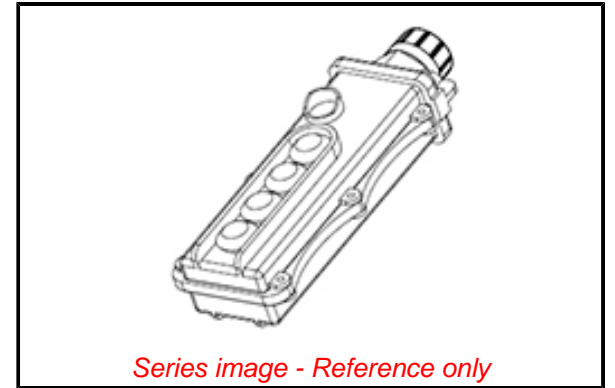

PLEASE CHECK WWW.MOLEX.COM FOR LATEST PART INFORMATION

Part Number: [1301260251](#)
Status: **Active**
Overview: [Push-Button Pendant Products](#)
Description: Watertite Four Button Two Speed Pendant, Mechanically Interlocked, 1 N.O. Contact Each

Documents:

[Drawing (PDF)](#) [RoHS Certificate of Compliance (PDF)](#)
[Brochure (PDF)](#)

Agency Certification

UL E70531

General

Product Family Push Buttons / Testers
Series [130126](#)
Enclosure Rating NEMA 4X
Overview [Push-Button Pendant Products](#)
Product Name Watertite
Type PushButton Pendant Station
UPC 78678841527

Physical

Cord Diameter 9.53-20.63mm (.375-.812")
Cord Grip Body Size F3 3/4"
Emergency Stop No
Material - Body Polycarbonate
Material - Cord Grip Nut Non-Metallic
Net Weight 479.447/g
Number of Buttons 4
Number of Speeds Two
Packaging Type Carton

Electrical

Voltage - Maximum 250V

Material Info

Engineering Number 5054-2

Reference - Drawing Numbers

Sales Drawing SD-130126-070

EU ELV

Not Reviewed

EU RoHS

Not Reviewed

REACH SVHC

Not Reviewed

Halogen-Free

Status

Not Reviewed

For more information, please visit [Contact US](#)

China ROHS

Not Reviewed

ELV

Not Reviewed

RoHS Phthalates

Not Reviewed

Search Parts in this Series

[130126 Series](#)