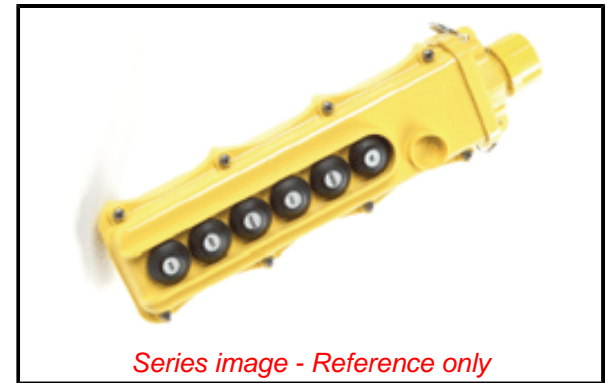

PLEASE CHECK WWW.MOLEX.COM FOR LATEST PART INFORMATION

Part Number: [1301260260](#)
Status: **Active**
Overview: [Push-Button Pendant Products](#)
Description: Watertite Six Button Two Speed Momentary Pendant, Mechanically Interlocked, 1 N.O. Contact Each

Documents:

[Drawing (PDF)](#) [RoHS Certificate of Compliance (PDF)](#)
[Brochure (PDF)](#)

Agency Certification

UL E70531

General

Product Family Push Buttons / Testers
Series [130126](#)
Enclosure Rating NEMA 4X
Overview [Push-Button Pendant Products](#)
Product Name Watertite
Type PushButton Pendant Station
UPC 78678841534

Physical

Cord Diameter 9.53-20.63mm (.375-.812")
Cord Grip Body Size F3 3/4"
Emergency Stop No
Material - Body Polycarbonate
Material - Cord Grip Nut Non-Metallic
Net Weight 0.866/kg
Number of Buttons 6
Number of Speeds Two - Momentary
Packaging Type Carton

Electrical

Voltage - Maximum 250V

Material Info

Engineering Number 5056-2M

Reference - Drawing Numbers

Sales Drawing SD-130126-071

Series image - Reference only

EU ELV

Not Reviewed

EU RoHS

Not Reviewed

REACH SVHC

Not Reviewed

Halogen-Free

Status

Not Reviewed

For more information, please visit [Contact US](#)

China ROHS

Not Reviewed

ELV

Not Reviewed

RoHS Phthalates

Not Reviewed

Search Parts in this Series

[130126](#) Series