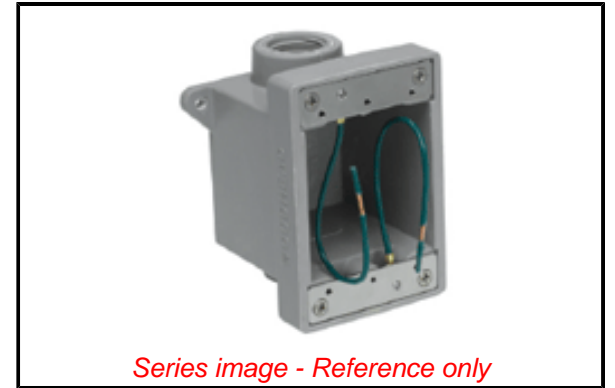

PLEASE CHECK WWW.MOLEX.COM FOR LATEST PART INFORMATION

Part Number: [1301280117](#)
Status: **Active**
Overview: [Outlet Boxes](#)
Description: Woodhead FD Yellow Glass-Filled Polyester Box, Corrosion -resistant, (2) 19.05mm (.750") Threaded Knock-out Openings, GFCI 20A/125V, with Watertite Silicone Coverplate

Documents:

[Drawing \(PDF\)](#)
[Brochure \(PDF\)](#)

[RoHS Certificate of Compliance \(PDF\)](#)

General

Product Family	Power Distribution
Series	130128
Enclosure Rating	N/A
GFCI Reset	N/A
Mounting Style	Permanent
Open Neutral Relay	N/A
Overview	Outlet Boxes
Product Name	Woodhead
Receptacle Type	N/A
Type	FD Box - Industrial Duty
UPC	78678815112

Physical

Cord Diameter	N/A
Cord Grip Body Size	N/A
Cord Length	N/A
Feed-Thru	No
Flip Lid	No
Material - Housing	PBT Glass-Filled
Number of Receptacles	0
Packaging Type	Carton

Electrical

Cord Type	N/A
Current - Maximum per Contact	N/A
GFCI	No
Ground Continuity Monitor	No
NEMA Configuration	N/A
Voltage - Maximum	N/A