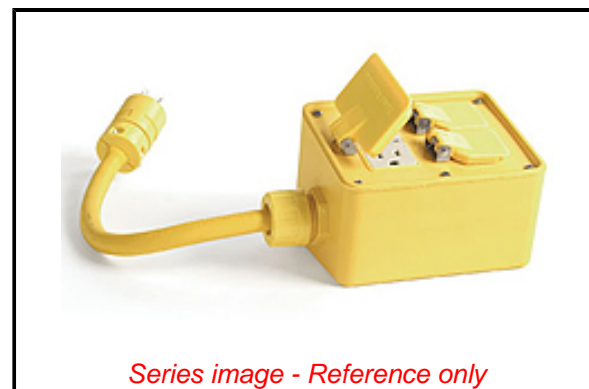

PLEASE CHECK WWW.MOLEX.COM FOR LATEST PART INFORMATION

Part Number: [1301350247](#)

Status: **Active**

Overview: [Outlet Boxes](#)

Description: Super-Safeway Angled GFCI Outlet Box, F3 (3/4") Cord Grip Body, Including NEMA 5-15 GFCI & Duplex Receptacles with Flip Lids and 7.62m (25.0') Cord Length, 12/3 SOOW Cord

Documents:

[Brochure (PDF)](#)

[RoHS Certificate of Compliance (PDF)](#)

General

Product Family	Power Distribution
Series	130135
Enclosure Rating	NEMA 4
GFCI Reset	Manual
Mounting Style	Portable
Open Neutral Relay	No
Overview	Outlet Boxes
Product Name	Super-Safeway
Receptacle Type	GFCI Duplex
Type	Angled GFCI Outlet Box
UPC	78678828707

Physical

Cord Diameter	15.24mm (.600")
Cord Grip Body Size	F3 3/4"
Cord Length	7.62m (25.0')
Feed-Thru	No
Flip Lid	Yes
Material - Housing	Rubber
Number of Receptacles	2
Packaging Type	Carton

Electrical

Cord Type	12/3 SOOW
Current - Maximum per Contact	15.0A
GFCI	Yes
Ground Continuity Monitor	No
NEMA Configuration	NEMA 5-15
Voltage - Maximum	120V

Material Info

Engineering Number	3320A123

Series image - Reference only

EU ELV

Not Reviewed

EU RoHS

Not Reviewed

REACH SVHC

Not Reviewed

Halogen-Free

Status

Not Reviewed

For more information, please visit [Contact US](#)

China ROHS

Not Reviewed

ELV

Not Reviewed

RoHS Phthalates

Not Reviewed

Search Parts in this Series

[130135 Series](#)