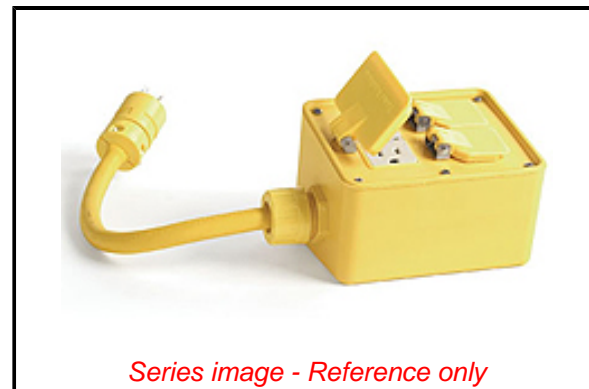

PLEASE CHECK WWW.MOLEX.COM FOR LATEST PART INFORMATION

Part Number: [1301350251](#)
Status: **Active**
Overview: [Outlet Boxes](#)
Description: Super-Safeway Angled GFCI Outlet Box, F3 (3/4") Cord Grip Body, Including NEMA 5-15 GFCI & Duplex Receptacles with Flip Lids and 1.83m (6.0') Cord Length, 12/3 SOOW Cord

Documents:

[Brochure (PDF)](#)

[RoHS Certificate of Compliance (PDF)](#)

General

Product Family	Power Distribution
Series	130135
Enclosure Rating	NEMA 4
GFCI Reset	Manual
Mounting Style	Portable
Open Neutral Relay	No
Overview	Outlet Boxes
Product Name	Super-Safeway
Receptacle Type	Duplex
Type	Angled GFCI Outlet Box
UPC	78678828710

Physical

Cord Diameter	15.24mm (.600")
Cord Grip Body Size	F3 3/4"
Cord Length	1.83m (6.0')
Feed-Thru	No
Flip Lid	Yes
Material - Housing	Rubber
Number of Receptacles	2
Packaging Type	Carton

Electrical

Cord Type	12/3 SOOW
Current - Maximum per Contact	15.0A
GFCI	Yes
Ground Continuity Monitor	No
NEMA Configuration	NEMA 5-15
Voltage - Maximum	120V

Material Info

Engineering Number	3320L123

EU ELV

Not Reviewed

EU RoHS

Not Reviewed

REACH SVHC

Not Reviewed

Halogen-Free

Status

Not Reviewed

For more information, please visit [Contact US](#)

China ROHS

Not Reviewed

ELV

Not Reviewed

RoHS Phthalates

Not Reviewed

Search Parts in this Series

[130135 Series](#)