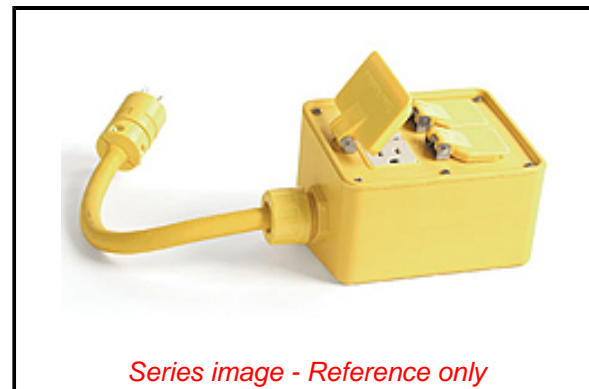

PLEASE CHECK WWW.MOLEX.COM FOR LATEST PART INFORMATION

Part Number: [1301350255](#)

Status: **Active**

Overview: [Outlet Boxes](#)

Description: Super-Safeway Angled GFCI Outlet Box, F3 (3/4") Cord Grip Body, Including NEMA 5-15 GFCI & L5-15 Duplex Receptacles with Flip Lids and L5-15 Plug, 1.83m (6.0') Cord Length, 12/3 SOOW Cord

Documents:

[Brochure (PDF)](#)

[RoHS Certificate of Compliance (PDF)](#)

General

Product Family	Power Distribution
Series	130135
Enclosure Rating	NEMA 4
GFCI Reset	Manual
Mounting Style	Portable
Open Neutral Relay	No
Overview	Outlet Boxes
Product Name	Super-Safeway
Receptacle Type	GFCI Duplex
Type	Angled GFCI Outlet Box
UPC	78678828714

Physical

Cord Diameter	15.24mm (.600")
Cord Grip Body Size	F3 3/4"
Cord Length	1.83m (6.0')
Feed-Thru	No
Flip Lid	Yes
Material - Housing	Rubber
Number of Receptacles	2
Packaging Type	Carton

Electrical

Cord Type	12/3 SOOW
Current - Maximum per Contact	15.0A
GFCI	Yes
Ground Continuity Monitor	No
NEMA Configuration	NEMA L5-15
Voltage - Maximum	120V

Material Info

Engineering Number	3321L123

Series image - Reference only

EU ELV

Not Relevant

EU RoHS

Not Relevant

REACH SVHC

Not Reviewed

Halogen-Free

Status

Not Reviewed

For more information, please visit [Contact US](#)

China ROHS

Not Relevant

ELV

Not Relevant

RoHS Phthalates

Not Reviewed

Search Parts in this Series

[130135 Series](#)