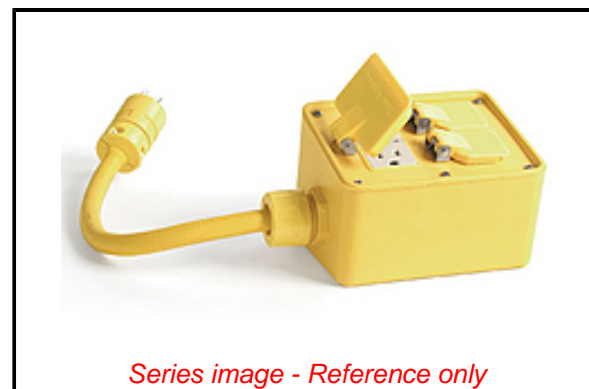

PLEASE CHECK WWW.MOLEX.COM FOR LATEST PART INFORMATION

Part Number: [1301350257](#)

Status: **Active**

Overview: [Outlet Boxes](#)

Description: Super-Safeway Angled GFCI Outlet Box, F3 (3/4") Cord Grip Body, Including NEMA 5-20 GFCI & Duplex Receptacles with Flip Lids and 7.62m (25.0') Cord Length, 12/3 SOOW Cord

Documents:

[Brochure (PDF)](#)

[RoHS Certificate of Compliance (PDF)](#)

General

Product Family	Power Distribution
Series	130135
Enclosure Rating	NEMA 4
GFCI Reset	Manual
Mounting Style	Portable
Open Neutral Relay	No
Overview	Outlet Boxes
Product Name	Super-Safeway
Receptacle Type	GFCI Duplex
Type	Angled GFCI Outlet Box
UPC	78678809512

Physical

Cord Diameter	15.24mm (.600")
Cord Grip Body Size	F3 3/4"
Cord Length	7.62m (25.0')
Feed-Thru	No
Flip Lid	Yes
Material - Housing	Rubber
Number of Receptacles	2
Packaging Type	Carton

Electrical

Cord Type	12/3 SOOW
Current - Maximum per Contact	20.0A
GFCI	Yes
Ground Continuity Monitor	No
NEMA Configuration	NEMA 5-20
Voltage - Maximum	120V

Material Info

Engineering Number	3322A123

Series image - Reference only

EU ELV

Not Reviewed

EU RoHS

Not Reviewed

REACH SVHC

Not Reviewed

Halogen-Free

Status

Not Reviewed

For more information, please visit [Contact US](#)

China ROHS

Not Reviewed

ELV

Not Reviewed

RoHS Phthalates

Not Reviewed

Search Parts in this Series

[130135 Series](#)