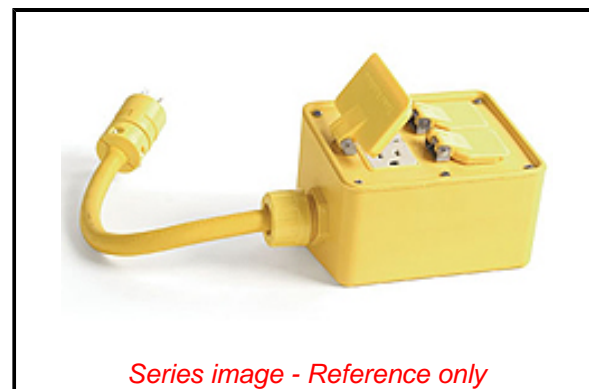

PLEASE CHECK WWW.MOLEX.COM FOR LATEST PART INFORMATION

Part Number: [1301350262](#)
Status: **Active**
Overview: [Outlet Boxes](#)
Description: Super-Safeway Angled GFCI Outlet Box, Feed-Thru, F3 (3/4") Cord Grip Body, Including NEMA 5-20 GFCI & Duplex Receptacles with Flip Lids and 1.83m (6.0') Cord Length, 12/3 SOOW Cord

Documents:

[Brochure (PDF)](#)

[RoHS Certificate of Compliance (PDF)](#)

General

Product Family	Power Distribution
Series	130135
Enclosure Rating	NEMA 4
GFCI Reset	Manual
Mounting Style	Portable
Open Neutral Relay	No
Overview	Outlet Boxes
Product Name	Super-Safeway
Receptacle Type	GFCI Duplex
Type	Angled GFCI Outlet Box
UPC	78678828731

Physical

Cord Diameter	15.24mm (.600")
Cord Grip Body Size	F3 3/4"
Cord Length	1.83m (6.0')
Feed-Thru	Yes
Flip Lid	Yes
Material - Housing	Rubber
Number of Receptacles	2
Packaging Type	Carton

Electrical

Cord Type	12/3 SOOW
Current - Maximum per Contact	20.0A
GFCI	Yes
Ground Continuity Monitor	No
NEMA Configuration	NEMA 5-20
Voltage - Maximum	120V

Material Info

Engineering Number	3322FL123

Series image - Reference only

EU ELV

Not Reviewed

EU RoHS

Not Reviewed

REACH SVHC

Not Reviewed

Halogen-Free

Status

Not Reviewed

For more information, please visit [Contact US](#)

China ROHS

Not Reviewed

ELV

Not Reviewed

RoHS Phthalates

Not Reviewed

Search Parts in this Series

[130135 Series](#)