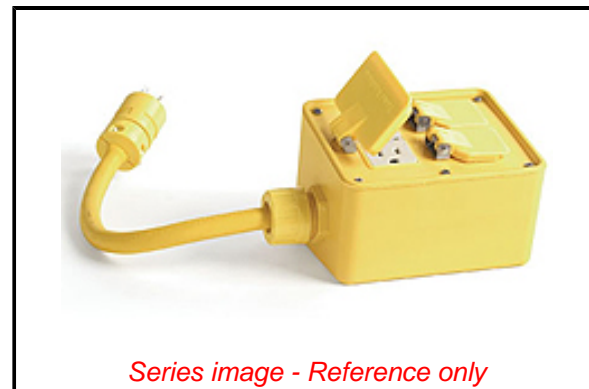

PLEASE CHECK WWW.MOLEX.COM FOR LATEST PART INFORMATION

Part Number: [1301350268](#)
Status: **Active**
Overview: [Outlet Boxes](#)
Description: Super-Safeway Angled GFCI Outlet Box, F3 (3/4") Cord Grip Body, Including NEMA 5-20 GFCI & Duplex Receptacles with Flip Lids and 1.83m (6.0') Cord Length, 12/3 SOOW Cord & Cont. Monitor

Documents:

[Brochure (PDF)](#)

[RoHS Certificate of Compliance (PDF)](#)

General

Product Family	Power Distribution
Series	130135
Enclosure Rating	NEMA 4
GFCI Reset	Manual
Mounting Style	Portable
Open Neutral Relay	No
Overview	Outlet Boxes
Product Name	Super-Safeway
Receptacle Type	GFCI Duplex
Type	Angled GFCI Outlet Box
UPC	78678809542

Physical

Cord Diameter	15.24mm (.600")
Cord Grip Body Size	F3 3/4"
Cord Length	1.83m (6.0')
Feed-Thru	No
Flip Lid	Yes
Material - Housing	Rubber
Number of Receptacles	2
Packaging Type	Carton

Electrical

Cord Type	12/3 SOOW
Current - Maximum per Contact	20.0A
GFCI	Yes
Ground Continuity Monitor	Yes
NEMA Configuration	NEMA 5-20
Voltage - Maximum	120V

Material Info

Engineering Number	3324L123

Series image - Reference only

EU ELV

Not Reviewed

EU RoHS

Not Reviewed

REACH SVHC

Not Reviewed

Halogen-Free

Status

Not Reviewed

For more information, please visit [Contact US](#)

China ROHS

Not Reviewed

ELV

Not Reviewed

RoHS Phthalates

Not Reviewed

Search Parts in this Series

[130135 Series](#)