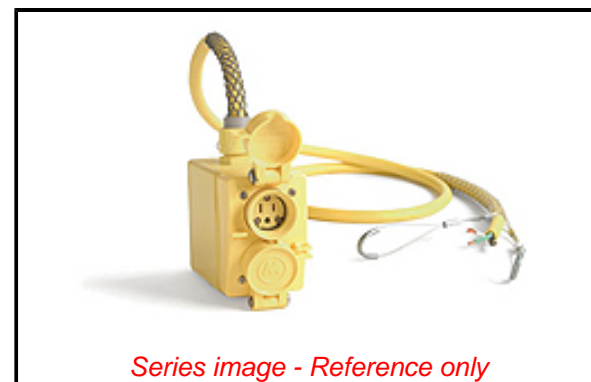

PLEASE CHECK WWW.MOLEX.COM FOR LATEST PART INFORMATION

Part Number: [1301350322](#)

Status: **Active**

Overview: [Outlet Boxes](#)

Description: Watertite Multiple Outlet Pendant Box, (2) NEMA L5-15 Duplex with Flip Lids, 1.83m (6.0') Cord Length, 12/3 SOOW Cord, Double Eye Wire Mesh Support Grip

Documents:

[Brochure (PDF)](#)

[RoHS Certificate of Compliance (PDF)](#)

General

Product Family	Power Distribution
Series	130135
Enclosure Rating	NEMA 4
GFCI Reset	N/A
Mounting Style	Portable
Open Neutral Relay	N/A
Overview	Outlet Boxes
Product Name	Watertite
Receptacle Type	Duplex
Type	Multiple Outlet Box
UPC	78678828546

Physical

Cord Diameter	13.59mm (.535")
Cord Grip Body Size	F3 3/4"
Cord Length	1.83m (6.0')
Feed-Thru	No
Flip Lid	Yes
Material - Housing	Rubber
Net Weight	2.295/kg
Number of Receptacles	2
Packaging Type	Carton

Electrical

Cord Type	14/3 SOOW
Current - Maximum per Contact	15.0A
GFCI	No
Ground Continuity Monitor	No
NEMA Configuration	NEMA L5-15
Voltage - Maximum	N/A

Material Info

Engineering Number	75W47L143

EU ELV

Not Relevant

EU RoHS

Not Relevant

REACH SVHC

Not Reviewed

Halogen-Free

Status

Not Reviewed

For more information, please visit [Contact US](#)

China ROHS

Not Relevant

ELV

Not Relevant

RoHS Phthalates

Not Reviewed

Search Parts in this Series

[130135](#) Series