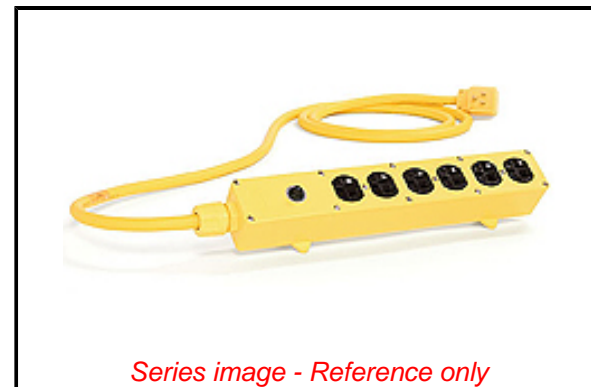

**PLEASE CHECK WWW.MOLEX.COM FOR LATEST PART INFORMATION**

**Part Number:** [1301360066](#)  
**Status:** **Active**  
**Overview:** [Outlet Boxes](#)  
**Description:** Safeway Multiple Outlet Strip, Internal Bus Bar, (3) NEMA 5-15 Double Duplex Receptacles with Manual 15A Reset Circuit Breaker, Right-Angle NEMA 5-15 Plug

**Documents:**

[Brochure \(PDF\)](#) [RoHS Certificate of Compliance \(PDF\)](#)

**Agency Certification**

CSA LR6837

**General**

Product Family Power Distribution  
 Series [130136](#)  
 Enclosure Rating N/A  
 GFCI Reset N/A  
 Mounting Style Portable  
 Open Neutral Relay N/A  
 Overview [Outlet Boxes](#)  
 Product Name Safeway  
 Receptacle Type Duplex  
 Type Multi-Tap and Strip Cordset  
 UPC 78678801254

**Physical**

Cord Diameter 13.59mm (.535")  
 Cord Grip Body Size F2 1/2"  
 Cord Length 7.62m (25.0')  
 Feed-Thru No  
 Flip Lid No  
 Material - Housing Nylon  
 Number of Receptacles 6  
 Packaging Type Carton

**Electrical**

Cord Type 14/3 SOOW  
 Current - Maximum per Contact 15.0A  
 GFCI No  
 Ground Continuity Monitor No  
 NEMA Configuration NEMA 5-15  
 Voltage - Maximum 125V

**Material Info**

Engineering Number 3510A143