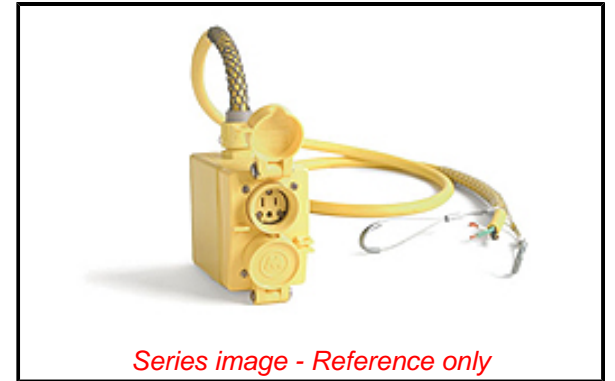

PLEASE CHECK WWW.MOLEX.COM FOR LATEST PART INFORMATION

Part Number: [1301380079](#)
Status: **Active**
Overview: [Watertite Extreme Wet-Location Wiring Solutions](#)
Description: Watertite Multiple Outlet Pendant Box, (2) NEMA 5-20 Duplex with Flip Lids, 1.83m (6.0') Cord Length, 12/3 SOOW Cord, Double Eye Wire Mesh Support Grip

Documents:

[Brochure (PDF)](#) [RoHS Certificate of Compliance (PDF)](#)

General

Product Family	Power Distribution
Series	130138
Enclosure Rating	NEMA 4
GFCI Reset	N/A
Mounting Style	Portable
Open Neutral Relay	N/A
Overview	Watertite Extreme Wet-Location Wiring Solutions
Product Name	Watertite
Receptacle Type	Duplex
Type	Multiple Outlet Box
UPC	78678823261

Physical

Cord Diameter	15.24mm (.600")
Cord Grip Body Size	F3 3/4"
Cord Length	1.83m (6.0')
Feed-Thru	No
Flip Lid	Yes
Material - Housing	Rubber
Net Weight	2.440/kg
Number of Receptacles	2
Packaging Type	Carton

Electrical

Cord Type	12/3 SOOW
Current - Maximum per Contact	20.0A
GFCI	No
Ground Continuity Monitor	No
NEMA Configuration	NEMA 5-20
Voltage - Maximum	N/A

Material Info

Engineering Number	70W33L123

EU ELV

Not Relevant

EU RoHS

Not Relevant

REACH SVHC

Not Reviewed

Halogen-Free

Status

Not Reviewed

For more information, please visit [Contact US](#)

China ROHS

Not Relevant

ELV

Not Relevant

RoHS Phthalates

Not Reviewed

Search Parts in this Series

[130138](#) Series