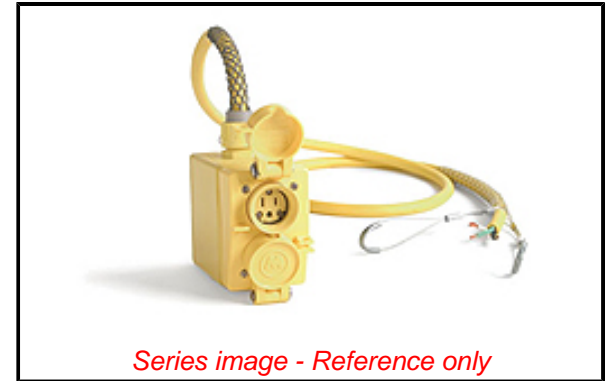

PLEASE CHECK WWW.MOLEX.COM FOR LATEST PART INFORMATION

Part Number: [1301380081](#)

Status: **Active**

Overview: [Watertite Extreme Wet-Location Wiring Solutions](#)

Description: Watertite Multiple Outlet Pendant Box, (2) NEMA 5-20 Duplex with Flip Lids, 4.57m (15.0') Cord Length, 12/3 SOOW Cord, Double Eye Wire Mesh Support Grip

Physical

Cord Diameter	15.24mm (.600")
Cord Grip Body Size	F3 3/4"
Cord Length	4.57m (15.0')
Feed-Thru	No
Flip Lid	Yes
Material - Housing	Rubber
Net Weight	412.000/g
Number of Receptacles	2
Packaging Type	Carton

Electrical

Cord Type	12/3 SOOW
Current - Maximum per Contact	20.0A
GFCI	No
Ground Continuity Monitor	No
NEMA Configuration	NEMA 5-20
Voltage - Maximum	N/A

Material Info

Engineering Number	70W33M123
--------------------	-----------