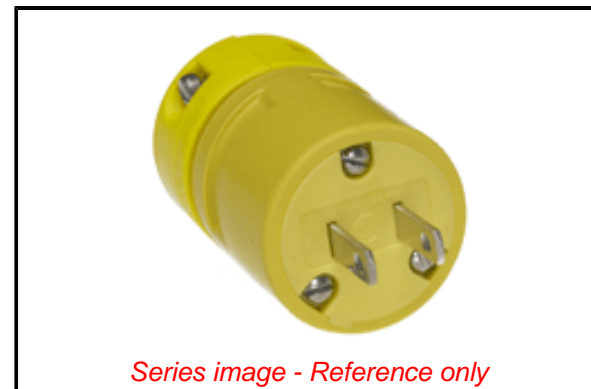

PLEASE CHECK WWW.MOLEX.COM FOR LATEST PART INFORMATION

Part Number: [1301410006](#)
Status: **Active**
Overview: [Heavy-Duty Industrial Wiring Devices](#)
Description: Super-Safeway Plug, 2 Pole/2 Wire, NEMA 1-15, 125V

Documents:

[Drawing \(PDF\)](#) [RoHS Certificate of Compliance \(PDF\)](#)
[Brochure \(PDF\)](#)

Agency Certification

CSA LR6837
 UL E10176

General

Product Family Wiring Devices
 Series [130141](#)
 IP Rating IP67
 NEMA Configuration NEMA 1-15
 Overview [Heavy-Duty Industrial Wiring Devices](#)
 Product Name Super-Safeway
 Receptacle Type N/A
 Specialty N/A
 Type Plug
 UPC 78678870100

Physical

Flange No
 Flip Lid Yes
 Gender Male
 Length N/A
 Locking Blade No
 Poles 2-pole/2-wire

Electrical

Cord Type N/A
 Current - Maximum per Contact 15.0A
 GFCI No
 Lighted Connector No
 Voltage - Maximum 125V

Material Info

Engineering Number 1404

Reference - Drawing Numbers

Sales Drawing 1301410006-000

EU ELV

Not Reviewed

EU RoHS

Not Reviewed