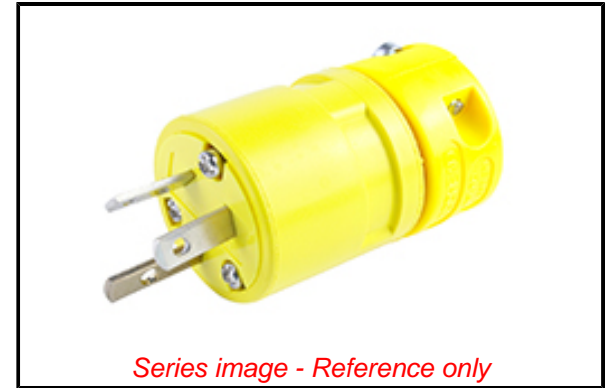

PLEASE CHECK WWW.MOLEX.COM FOR LATEST PART INFORMATION

Part Number: [1301410007](#)
Status: **Active**
Overview: [Heavy-Duty Industrial Wiring Devices](#)
Description: Super-Safeway Plug, 3 Pole/3 Wire, Non-NEMA, 15A/125V, 10A/250V

Documents:

[Brochure (PDF)](#) [RoHS Certificate of Compliance (PDF)](#)

Agency Certification

CSA LR6837
UL E174525SP

General

Product Family [Wiring Devices](#)
Series [130141](#)
IP Rating N/A
NEMA Configuration Non-NEMA
Overview [Heavy-Duty Industrial Wiring Devices](#)
Product Name Super-Safeway
Receptacle Type N/A
Specialty N/A
Type Plug
UPC 78678870180

Physical

Flange No
Flip Lid No
Gender Male
Length N/A
Locking Blade No
Poles 3-pole/3-wire

Electrical

Cord Type N/A
Current - Maximum per Contact 10.0A, 15.0A
GFCI No
Lighted Connector No
Voltage - Maximum 125V / 250V

Material Info

Engineering Number 1407

EU ELV

Not Reviewed

EU RoHS

Not Reviewed

REACH SVHC

Not Reviewed

Halogen-Free

Status

Not Reviewed

For more information, please visit [Contact US](#)

China ROHS

Not Reviewed

ELV

Not Reviewed

RoHS Phthalates

Not Reviewed

Search Parts in this Series

[130141 Series](#)