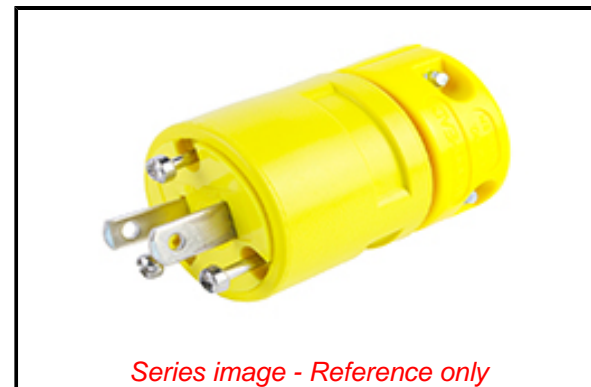

PLEASE CHECK WWW.MOLEX.COM FOR LATEST PART INFORMATION

Part Number: [1301410008](#)
Status: **Active**
Overview: [Heavy-Duty Industrial Wiring Devices](#)
Description: Super-Safeway Plug, Polarized, 2 Pole/2 Wire, NEMA 1-15, 125V

Documents:

[Drawing (PDF)](#) [RoHS Certificate of Compliance (PDF)](#)
[Brochure (PDF)](#)

Agency Certification

CSA LR6837
UL E10176

General

Product Family Wiring Devices
Series [130141](#)
IP Rating N/A
NEMA Configuration NEMA 1-15
Overview [Heavy-Duty Industrial Wiring Devices](#)
Product Name Super-Safeway
Receptacle Type N/A
Specialty N/A
Type Plug
UPC 78678870120

Physical

Flange No
Flip Lid No
Gender Male
Length N/A
Locking Blade No
Poles 2-pole/2-wire

Electrical

Cord Type N/A
Current - Maximum per Contact 15.0A
GFCI No
Lighted Connector No
Voltage - Maximum 125V

Material Info

Engineering Number 1419

Reference - Drawing Numbers

Sales Drawing 1301410008-000

EU ELV

Not Reviewed

EU RoHS

Not Reviewed

REACH SVHC

Not Reviewed

Halogen-Free

Status

Not Reviewed

For more information, please visit [Contact US](#)

China ROHS

Not Reviewed

ELV

Not Reviewed

RoHS Phthalates

Not Reviewed

Search Parts in this Series

[130141](#) Series