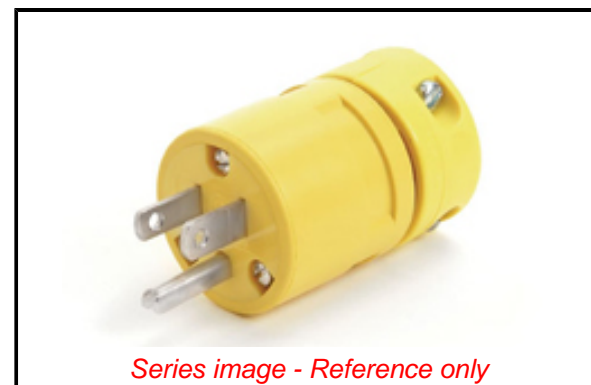

PLEASE CHECK WWW.MOLEX.COM FOR LATEST PART INFORMATION

Part Number: [1301410015](#)
Status: **Active**
Overview: [Heavy-Duty Industrial Wiring Devices](#)
Description: Super-Safeway Plug, 2 Pole/3 Wire, NEMA 5-15, 125V

Documents:

[Drawing (PDF)](#) [RoHS Certificate of Compliance (PDF)](#)
[Brochure (PDF)](#)

Agency Certification

CSA LR6837
UL E10176

General

Product Family Wiring Devices
Series [130141](#)
IP Rating N/A
NEMA Configuration NEMA 5-15
Overview [Heavy-Duty Industrial Wiring Devices](#)
Product Name Super-Safeway
Receptacle Type N/A
Specialty N/A
Type Plug
UPC 78678870102

Physical

Flange No
Flip Lid No
Gender Male
Length N/A
Locking Blade No
Net Weight 81.646g
Poles 2-pole/3-wire

Electrical

Cord Type N/A
Current - Maximum per Contact 15.0A
GFCI No
Lighted Connector No
Voltage - Maximum 125V

Material Info

Engineering Number 1447

Reference - Drawing Numbers

Sales Drawing 1301410015-000

Series image - Reference only

EU ELV

Not Relevant

EU RoHS

Compliant with Exemption 6(c)

REACH SVHC

Contained Per - ED/71/2019 (16 July 2019)

Lead

Halogen-Free

Status

Low-Halogen

For more information, please visit [Contact US](#)

China ROHS

50 Image

ELV

Not Relevant

RoHS Phthalates

Not Contained

Search Parts in this Series

[130141 Series](#)