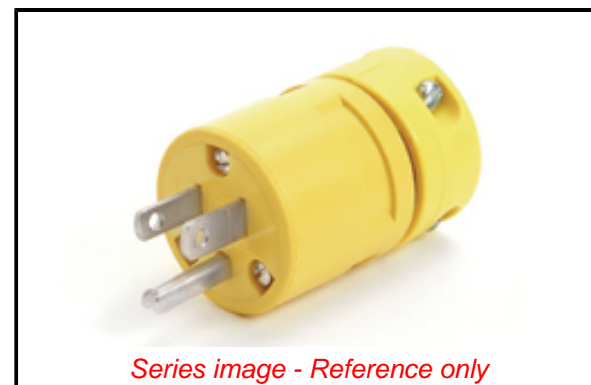

PLEASE CHECK WWW.MOLEX.COM FOR LATEST PART INFORMATION

Part Number: [1301410016](#)
Status: **Active**
Overview: [Heavy-Duty Industrial Wiring Devices](#)
Description: Super-Safeway Plug, 2 Pole/3 Wire, NEMA 5-15, 125V, Black

Documents:

[Drawing (PDF)](#) [RoHS Certificate of Compliance (PDF)](#)
[Brochure (PDF)](#)

General

Product Family	Wiring Devices
Series	130141
IP Rating	N/A
NEMA Configuration	NEMA 5-15
Overview	Heavy-Duty Industrial Wiring Devices
Product Name	Super-Safeway
Receptacle Type	N/A
Specialty	N/A
Type	Plug
UPC	78678836750

Physical

Flange	No
Flip Lid	No
Gender	Male
Length	N/A
Locking Blade	No
Poles	2-pole/3-wire

Electrical

Cord Type	N/A
Current - Maximum per Contact	15.0A
GFCI	No
Lighted Connector	No
Voltage - Maximum	125V

Material Info

Engineering Number	1447BLK

Reference - Drawing Numbers

Sales Drawing	1301410015-000

EU ELV

Not Reviewed

EU RoHS

Not Reviewed

REACH SVHC

Not Reviewed

Halogen-Free

Status

Not Reviewed

For more information, please visit [Contact US](#)

China ROHS

Not Reviewed

ELV

Not Reviewed

RoHS Phthalates

Not Reviewed

Search Parts in this Series

[130141 Series](#)