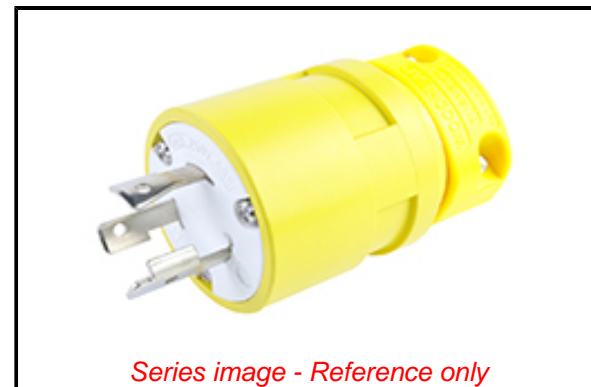

PLEASE CHECK WWW.MOLEX.COM FOR LATEST PART INFORMATION

Part Number: [1301410063](#)
Status: **Active**
Overview: [Heavy-Duty Industrial Wiring Devices](#)
Description: Super-Safeway Plug with Locking Blade, 2 Pole/3 Wire, NEMA L6-20, 250V

Documents:

[Drawing \(PDF\)](#) [RoHS Certificate of Compliance \(PDF\)](#)
[Brochure \(PDF\)](#)

Agency Certification

CSA LR6837
 UL E10176

General

Product Family Wiring Devices
 Series [130141](#)
 IP Rating N/A
 NEMA Configuration NEMA L6-20
 Overview [Heavy-Duty Industrial Wiring Devices](#)
 Product Name Super-Safeway
 Receptacle Type N/A
 Specialty N/A
 Type Plug
 UPC 78678870412

Physical

Flange No
 Flip Lid No
 Gender Male
 Length N/A
 Locking Blade Yes
 Net Weight 185.210/g
 Poles 2-pole/3-wire

Electrical

Cord Type N/A
 Current - Maximum per Contact 20.0A
 GFCI No
 Lighted Connector No
 Voltage - Maximum 250V

Material Info

Engineering Number 2648

Reference - Drawing Numbers

Sales Drawing 1301410063-000

EU ELV

Not Relevant

EU RoHS

Not Reviewed