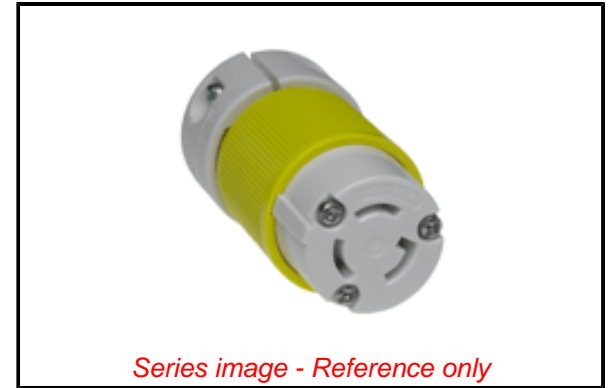

PLEASE CHECK WWW.MOLEX.COM FOR LATEST PART INFORMATION

Part Number: [1301440026](#)
Status: **Active**
Overview: [Heavy-Duty Industrial Wiring Devices](#)
Description: Safeway Connector 2 Pole/3 Wire, NEMA L5-15, 125V, Yellow

Documents:

[Drawing (PDF)](#) [RoHS Certificate of Compliance (PDF)](#)
[Brochure (PDF)](#)

Agency Certification

CSA LR6837

General

Product Family [Wiring Devices](#)
Series [130144](#)
IP Rating N/A
NEMA Configuration NEMA L5-15
Overview [Heavy-Duty Industrial Wiring Devices](#)
Product Name Safeway
Receptacle Type Single
Specialty N/A
Type Connector
UPC 78678870321

Physical

Flange No
Flip Lid No
Gender Female
Length N/A
Locking Blade Yes
Poles 2-pole/3-wire

Electrical

Cord Type N/A
Current - Maximum per Contact 15.0A
GFCI No
Lighted Connector No
Voltage - Maximum 125V

Material Info

Engineering Number 4729YL

Reference - Drawing Numbers

Sales Drawing 1301440025-000

EU ELV

Not Reviewed

EU RoHS

Not Reviewed

REACH SVHC

Not Reviewed

Halogen-Free

Status

Not Reviewed

For more information, please visit [Contact US](#)

China ROHS

Not Reviewed

ELV

Not Reviewed

RoHS Phthalates

Not Reviewed

Search Parts in this Series

[130144 Series](#)