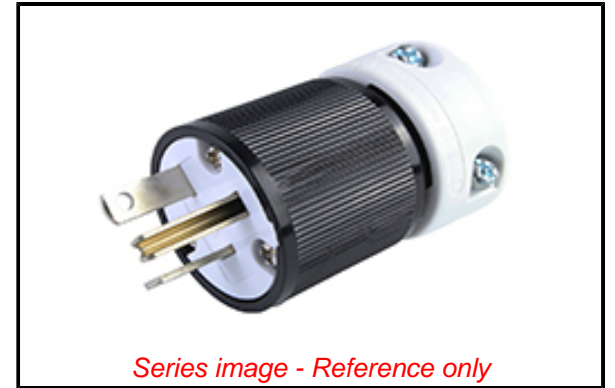

PLEASE CHECK WWW.MOLEX.COM FOR LATEST PART INFORMATION

Part Number: [1301440053](#)
Status: **Active**
Overview: [Heavy-Duty Industrial Wiring Devices](#)
Description: Safeway Plug, 2 Pole/3 Wire, NEMA 5-20, 125V

Documents:

3D Model	Brochure (PDF)
Drawing (PDF)	RoHS Certificate of Compliance (PDF)
3D Model (PDF)	

Agency Certification

CSA	LR6837
UL	E10176

General

Product Family	Wiring Devices
Series	130144
IP Rating	N/A
NEMA Configuration	NEMA 5-20
Overview	Heavy-Duty Industrial Wiring Devices
Product Name	Safeway
Receptacle Type	N/A
Specialty	N/A
Type	Plug
UPC	78678870110

Physical

Flange	No
Flip Lid	No
Gender	Male
Length	N/A
Locking Blade	No
Net Weight	67.131/g
Poles	2-pole/3-wire

Electrical

Cord Type	N/A
Current - Maximum per Contact	20.0A
GFCI	No
Lighted Connector	No
Voltage - Maximum	125V

Material Info

Engineering Number	5366

Reference - Drawing Numbers

Sales Drawing	1301440053-000

EU ELV

Not Relevant

EU RoHS

Compliant with Exemption 6(c)

REACH SVHC

Not Reviewed

Halogen-Free

Status

Not Reviewed

For more information, please visit [Contact US](#)

China ROHS

ELV

RoHS Phthalates

China RoHS

50 Image

Not Relevant

Not Contained

Search Parts in this Series

[130144 Series](#)