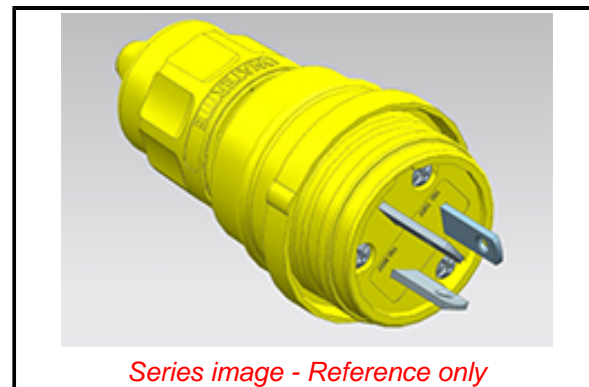

PLEASE CHECK WWW.MOLEX.COM FOR LATEST PART INFORMATION

Part Number: [1301460015](#)
Status: **Active**
Overview: [Watertite Extreme Wet-Location Wiring Solutions](#)
Description: Watertite Extreme Plug, 3 Pole/3 Wire, Non-NEMA, 15A/125V, 10A/250V, Cord Grip Body Size F2, Silicone Husk

Documents:

[Drawing (PDF)](#)

[Datasheet (PDF)](#)

[RoHS Certificate of Compliance (PDF)](#)

Agency Certification

CSA LR6837

General

Product Family Wiring Devices
Series [130146](#)
IP Rating IP69K
NEMA Configuration Non-NEMA
Overview [Watertite Extreme Wet-Location Wiring Solutions](#)
Product Name Watertite Extreme
Receptacle Type N/A
Specialty N/A
Type Plug
UPC 78678871080

Physical

Cord Grip Body Size F2 1/2"
Flange No
Flip Lid No
Gender Male
Length N/A
Locking Blade No
Net Weight 126.098/g
Poles 3-pole/3-wire

Electrical

Cord Type N/A
Current - Maximum per Contact 15.0A
GFCI No
Lighted Connector No
Voltage - Maximum 250V

Material Info

Engineering Number 14W07

Reference - Drawing Numbers

Sales Drawing 1301460015-000

Series image - Reference only

EU ELV

Not Relevant

EU RoHS

Not Relevant

REACH SVHC

Not Reviewed

Halogen-Free

Status

Not Reviewed

For more information, please visit [Contact US](#)

China ROHS

Not Relevant

ELV

Not Relevant

RoHS Phthalates

Not Reviewed

Search Parts in this Series

[130146 Series](#)