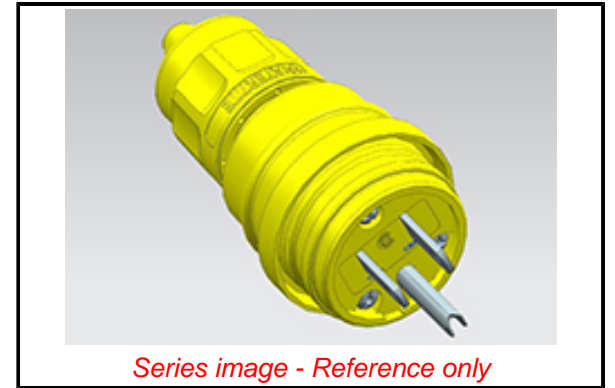

PLEASE CHECK WWW.MOLEX.COM FOR LATEST PART INFORMATION

Part Number: [1301460031](#)
Status: **Active**
Overview: [Watertite Extreme Wet-Location Wiring Solutions](#)
Description: Watertite Extreme Plug, 2 Pole/3 Wire, NEMA 5-15, 125V, Cord Grip Body Size F2, Silicone Husk

Documents:

[Drawing \(PDF\)](#) [RoHS Certificate of Compliance \(PDF\)](#)
[Datasheet \(PDF\)](#)

Agency Certification

CSA LR6837
 UL E10176

General

Product Family Wiring Devices
 Series [130146](#)
 IP Rating IP69K
 NEMA Configuration NEMA 5-15
 Overview [Watertite Extreme Wet-Location Wiring Solutions](#)
 Product Name Watertite Extreme
 Receptacle Type N/A
 Specialty N/A
 Type Plug
 UPC 78678871002

Physical

Cord Grip Body Size F2 1/2"
 Flange No
 Flip Lid No
 Gender Male
 Length N/A
 Locking Blade No
 Net Weight 113.851/g
 Poles 2-pole/3-wire

Electrical

Cord Type N/A
 Current - Maximum per Contact 15.0A
 GFCI No
 Lighted Connector No
 Voltage - Maximum 125V

Material Info

Engineering Number 14W47

Reference - Drawing Numbers

Sales Drawing 1301460031-000

Series image - Reference only

EU ELV

Not Relevant

EU RoHS