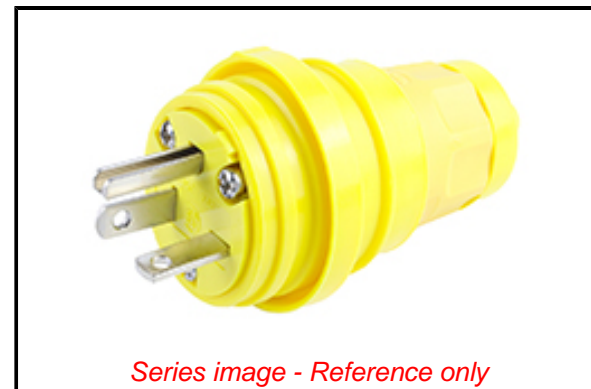

PLEASE CHECK WWW.MOLEX.COM FOR LATEST PART INFORMATION

Part Number: [1301460040](#)
Status: **Active**
Overview: [Watertite Extreme Wet-Location Wiring Solutions](#)
Description: Watertite Extreme Plug, 2 Pole/3 Wire, NEMA 6-20, 250V, Cord Grip Body Size F2, Silicone Husk

Documents:

[Drawing \(PDF\)](#)

[Datasheet \(PDF\)](#)

[RoHS Certificate of Compliance \(PDF\)](#)

Agency Certification

CSA LR6837
 UL E10176

General

Product Family Wiring Devices
 Series [130146](#)
 IP Rating IP69K
 NEMA Configuration NEMA 6-20
 Overview [Watertite Extreme Wet-Location Wiring Solutions](#)
 Product Name Watertite Extreme
 Receptacle Type N/A
 Specialty N/A
 Type Plug
 UPC 78678871023

Physical

Cord Grip Body Size F2 1/2"
 Flange No
 Flip Lid No
 Gender Male
 Length N/A
 Locking Blade No
 Net Weight 324.220/g
 Poles 2-pole/3-wire

Electrical

Cord Type N/A
 Current - Maximum per Contact 20.0A
 GFCI No
 Lighted Connector No
 Voltage - Maximum 250V

Material Info

Engineering Number 14W48

Reference - Drawing Numbers

Sales Drawing 1301460040-000

EU ELV

Not Relevant

EU RoHS

Not Reviewed