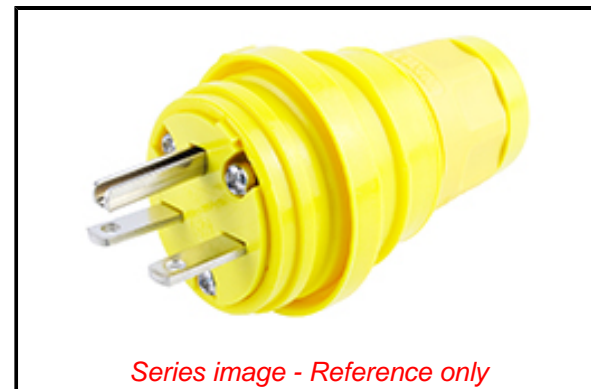

PLEASE CHECK WWW.MOLEX.COM FOR LATEST PART INFORMATION

Part Number: [1301460044](#)
Status: **Active**
Overview: [Watertite Extreme Wet-Location Wiring Solutions](#)
Description: Watertite Extreme Plug, 2 Pole/3 Wire, NEMA 6-15, 250V, Cord Grip Body Size F2, Silicone Husk

Documents:

[Drawing \(PDF\)](#) [RoHS Certificate of Compliance \(PDF\)](#)
[Datasheet \(PDF\)](#)

Agency Certification

CSA LR6837
 UL E10176

General

Product Family Wiring Devices
 Series [130146](#)
 IP Rating IP69K
 NEMA Configuration NEMA 6-15
 Overview [Watertite Extreme Wet-Location Wiring Solutions](#)
 Product Name Watertite Extreme
 Receptacle Type N/A
 Specialty N/A
 Type Plug
 UPC 78678871003

Physical

Cord Grip Body Size F2 1/2"
 Flange No
 Flip Lid No
 Gender Male
 Length N/A
 Locking Blade No
 Net Weight 125.191/g
 Poles 2-pole/3-wire

Electrical

Cord Type N/A
 Current - Maximum per Contact 15.0A
 GFCI No
 Lighted Connector No
 Voltage - Maximum 250V

Material Info

Engineering Number 14W49

Reference - Drawing Numbers

Sales Drawing 1301460044-000

EU ELV

Not Relevant

EU RoHS

Not Reviewed