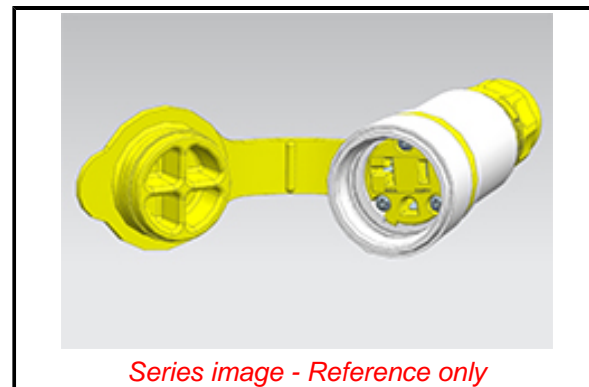

PLEASE CHECK WWW.MOLEX.COM FOR LATEST PART INFORMATION

Part Number: [1301460054](#)
Status: **Active**
Overview: [Watertite Extreme Wet-Location Wiring Solutions](#)
Description: Watertite Extreme Ground Fault Monitoring Connector 2 Pole/3 Wire, NEMA 5-20, 125V, Cord Grip Body Size F2, Silicone Husk

Documents:

[Drawing \(PDF\)](#) [RoHS Certificate of Compliance \(PDF\)](#)
[Datasheet \(PDF\)](#)

Agency Certification

CSA LR6837
 UL E10176

General

Product Family Wiring Devices
 Series [130146](#)
 IP Rating IP69K
 NEMA Configuration NEMA 5-20
 Overview [Watertite Extreme Wet-Location Wiring Solutions](#)
 Product Name Watertite Extreme
 Receptacle Type Single
 Specialty Monitoring
 Type Connector
 UPC 78678805847

Physical

Cord Grip Body Size F2 1/2"
 Flange No
 Flip Lid No
 Gender Female
 Length N/A
 Locking Blade No
 Poles 2-pole/3-wire

Electrical

Cord Type N/A
 Current - Maximum per Contact 20.0A
 GFCI No
 Lighted Connector Yes
 Voltage - Maximum 125V

Material Info

Engineering Number 15W33GCM

Reference - Drawing Numbers

Sales Drawing 1301460054-000

Series image - Reference only

EU ELV

Not Reviewed

EU RoHS