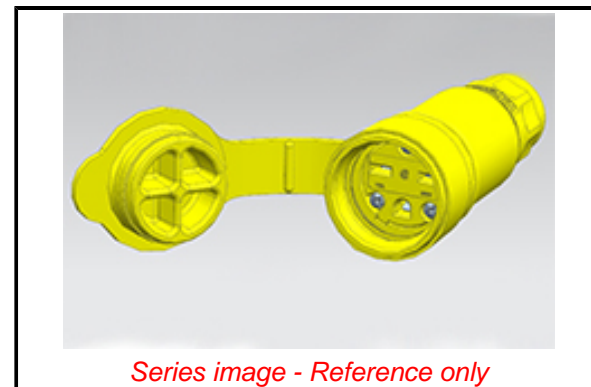

PLEASE CHECK WWW.MOLEX.COM FOR LATEST PART INFORMATION

Part Number: [1301460074](#)
Status: **Active**
Overview: [Watertite Extreme Wet-Location Wiring Solutions](#)
Description: Watertite Extreme Receptacle Connector, 2 Pole/3 Wire, NEMA 6-15, 250V, Cord Grip Body Size F2, Silicone Husk

Documents:

[Datasheet (PDF)](#) [RoHS Certificate of Compliance (PDF)](#)

Agency Certification

CSA LR6837
UL E10176

General

Product Family Wiring Devices
Series [130146](#)
IP Rating IP69K
NEMA Configuration NEMA 6-15
Overview [Watertite Extreme Wet-Location Wiring Solutions](#)
Product Name Watertite Extreme
Receptacle Type Single
Specialty N/A
Type Connector
UPC 78678871103

Physical

Cord Grip Body Size F2 1/2"
Flange No
Flip Lid No
Gender Female
Length N/A
Locking Blade No
Poles 2-pole/3-wire

Electrical

Cord Type N/A
Current - Maximum per Contact 15.0A
GFCI No
Lighted Connector No
Voltage - Maximum 250V

Material Info

Engineering Number 15W49

EU ELV

Not Reviewed

EU RoHS

Not Reviewed

REACH SVHC

Not Reviewed

Halogen-Free

Status

Not Reviewed

For more information, please visit [Contact US](#)

China ROHS

Not Reviewed

ELV

Not Reviewed

RoHS Phthalates

Not Reviewed

Search Parts in this Series

[130146 Series](#)

PLEASE CHECK WWW.MOLEX.COM FOR LATEST PART INFORMATION