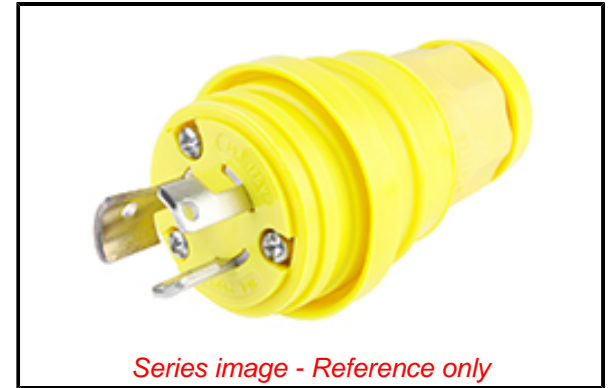

PLEASE CHECK WWW.MOLEX.COM FOR LATEST PART INFORMATION

Part Number: [1301460078](#)
Status: **Active**
Overview: [Watertite Extreme Wet-Location Wiring Solutions](#)
Description: [Watertite Extreme Plug with Locking Blade, 3 Pole/3 Wire, Non-NEMA, 15A/125V, 10A/250V, Cord Grip Body Size F2, Silicone Husk](#)

Documents:

[Datasheet (PDF)](#)

[RoHS Certificate of Compliance (PDF)](#)

Agency Certification

CSA LR6837

General

Product Family	Wiring Devices
Series	130146
IP Rating	IP69K
NEMA Configuration	Non-NEMA
Overview	Watertite Extreme Wet-Location Wiring Solutions
Product Name	Watertite Extreme
Receptacle Type	N/A
Specialty	N/A
Type	Plug
UPC	78678871280

Physical

Cord Grip Body Size	F2 1/2"
Flange	No
Flip Lid	No
Gender	Male
Length	N/A
Locking Blade	Yes
Net Weight	128.366/g
Poles	3-pole/3-wire

Electrical

Cord Type	N/A
Current - Maximum per Contact	15.0A
GFCI	No
Lighted Connector	No
Voltage - Maximum	250V

Material Info

Engineering Number	24W07

EU ELV

Not Relevant

EU RoHS

Not Reviewed

REACH SVHC

Not Reviewed

Halogen-Free

Status

Not Reviewed

For more information, please visit [Contact US](#)

China ROHS

Not Reviewed

ELV

Not Relevant

RoHS Phthalates

Not Reviewed

Search Parts in this Series

[130146 Series](#)

PLEASE CHECK WWW.MOLEX.COM FOR LATEST PART INFORMATION