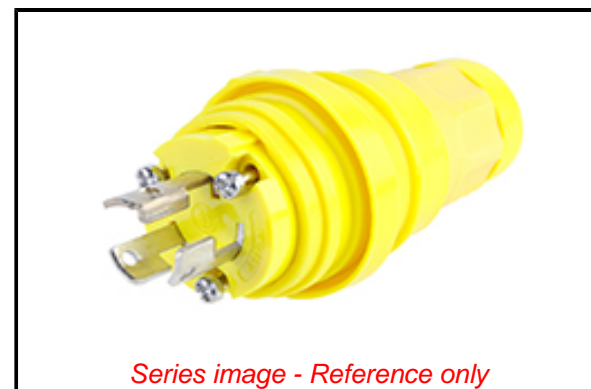

PLEASE CHECK WWW.MOLEX.COM FOR LATEST PART INFORMATION

Part Number: [1301460082](#)
Status: **Active**
Overview: [Watertite Extreme Wet-Location Wiring Solutions](#)
Description: Watertite Extreme Plug with Locking Blade, 2 Pole/3 Wire, NEMA L5-15, 125V, Cord Grip Body Size F2, Silicone Husk

Documents:

[Drawing \(PDF\)](#)

[Datasheet \(PDF\)](#)

[RoHS Certificate of Compliance \(PDF\)](#)

Agency Certification

CSA LR6837
 UL E10176

General

Product Family Wiring Devices
 Series [130146](#)
 IP Rating IP69K
 NEMA Configuration NEMA L5-15
 Overview [Watertite Extreme Wet-Location Wiring Solutions](#)
 Product Name Watertite Extreme
 Receptacle Type N/A
 Specialty N/A
 Type Plug
 UPC 78678871202

Physical

Cord Grip Body Size F2 1/2"
 Flange No
 Flip Lid No
 Gender Male
 Length N/A
 Locking Blade Yes
 Net Weight 126.552/g
 Poles 2-pole/3-wire

Electrical

Cord Type N/A
 Current - Maximum per Contact 15.0A
 GFCI No
 Lighted Connector No
 Voltage - Maximum 125V

Material Info

Engineering Number 24W47

Reference - Drawing Numbers

Sales Drawing 1301460082-000

Series image - Reference only

EU ELV

Not Relevant

EU RoHS