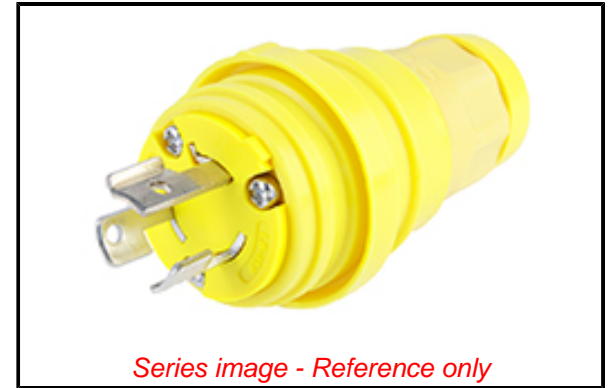

PLEASE CHECK WWW.MOLEX.COM FOR LATEST PART INFORMATION

Part Number: [1301460088](#)
Status: **Active**
Overview: [Watertite Extreme Wet-Location Wiring Solutions](#)
Description: Watertite Extreme Plug with Locking Blade, 2 Pole/3 Wire, NEMA L6-15, 250V, Cord Grip Body Size F2, Silicone Husk

Documents:

[Drawing (PDF)](#) [RoHS Certificate of Compliance (PDF)](#)
[Datasheet (PDF)](#)

Agency Certification

CSA LR6837
UL E10176

General

Product Family Wiring Devices
Series [130146](#)
IP Rating IP69K
NEMA Configuration NEMA L6-15
Overview [Watertite Extreme Wet-Location Wiring Solutions](#)
Product Name Watertite Extreme
Receptacle Type N/A
Specialty N/A
Type Plug
UPC 78678870070

Physical

Cord Grip Body Size F2 1/2"
Flange No
Flip Lid No
Gender Male
Length N/A
Locking Blade Yes
Net Weight 126.500/g
Poles 2-pole/3-wire

Electrical

Cord Type N/A
Current - Maximum per Contact 15.0A
GFCI No
Lighted Connector No
Voltage - Maximum 250V

Material Info

Engineering Number 24W49

Reference - Drawing Numbers

Sales Drawing 1301460088-000

EU ELV

Not Relevant

EU RoHS

Not Reviewed

REACH SVHC

Not Reviewed

Halogen-Free

Status

Not Reviewed

For more information, please visit [Contact US](#)

China ROHS

50 Image

ELV

Not Relevant

RoHS Phthalates

Not Contained

Search Parts in this Series

[130146 Series](#)