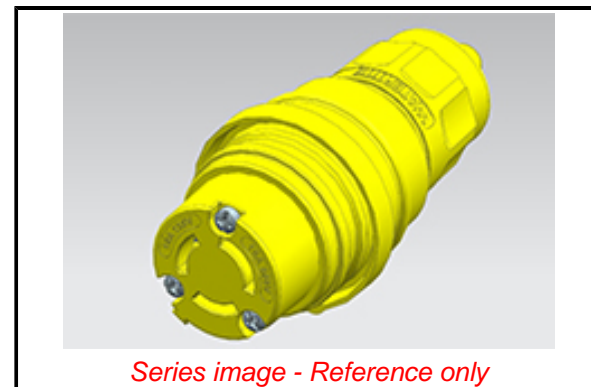

PLEASE CHECK WWW.MOLEX.COM FOR LATEST PART INFORMATION

Part Number: [1301460094](#)
Status: **Active**
Overview: [Watertite Extreme Wet-Location Wiring Solutions](#)
Description: [Watertite Extreme Connector for Male Receptacle with Locking Blade, 3 Pole/3 Wire, Non-NEMA 15A/125V, 10A/250V, F2, Silicone Husk](#)

Documents:

[Drawing (PDF)](#)

[Datasheet (PDF)](#)

[RoHS Certificate of Compliance (PDF)](#)

General

Product Family	Wiring Devices
Series	130146
IP Rating	IP69K
NEMA Configuration	Non-NEMA Locking
Overview	Watertite Extreme Wet-Location Wiring Solutions
Product Name	Watertite Extreme
Receptacle Type	Single
Specialty	N/A
Type	Connector
UPC	78678871184

Physical

Cord Grip Body Size	F2 1/2"
Flange	No
Flip Lid	No
Gender	Female
Length	N/A
Locking Blade	Yes
Poles	3-pole/3-wire

Electrical

Cord Type	N/A
Current - Maximum per Contact	10.0A, 15.0A
GFCI	No
Lighted Connector	No
Voltage - Maximum	125V / 250V

Material Info

Engineering Number	25W07MB

Reference - Drawing Numbers

Sales Drawing	1301460094-000

EU ELV

Not Reviewed

EU RoHS

Not Reviewed

REACH SVHC

Not Reviewed

Halogen-Free

Status

Not Reviewed

For more information, please visit [Contact US](#)

China ROHS

Not Reviewed

ELV

Not Reviewed

RoHS Phthalates

Not Reviewed

Search Parts in this Series

[130146 Series](#)