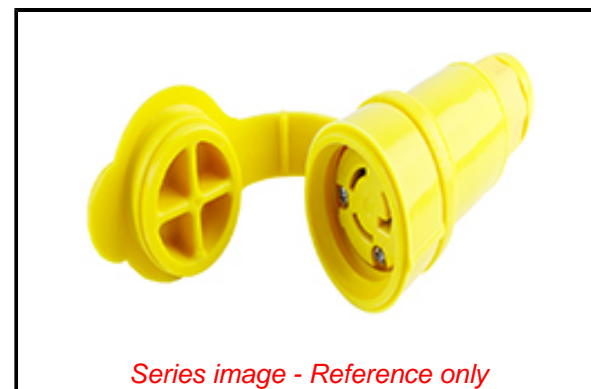

PLEASE CHECK WWW.MOLEX.COM FOR LATEST PART INFORMATION

Part Number: [1301460095](#)
Status: **Active**
Overview: [Watertite Extreme Wet-Location Wiring Solutions](#)
Description: Watertite Extreme Connector with Locking Blade, 2 Pole/3 Wire, NEMA L7-15, 277V, Cord Grip Body Size F2, Silicone Husk

Documents:

[Drawing \(PDF\)](#) [RoHS Certificate of Compliance \(PDF\)](#)
[Datasheet \(PDF\)](#)

Agency Certification

CSA LR6837
 UL E10176

General

Product Family Wiring Devices
 Series [130146](#)
 IP Rating IP69K
 NEMA Configuration NEMA L7-15
 Overview [Watertite Extreme Wet-Location Wiring Solutions](#)
 Product Name Watertite Extreme
 Receptacle Type Single
 Specialty N/A
 Type Connector
 UPC 78678871304

Physical

Cord Grip Body Size F2 1/2"
 Flange No
 Flip Lid No
 Gender Female
 Length N/A
 Locking Blade Yes
 Net Weight 190.509g
 Poles 2-pole/3-wire

Electrical

Cord Type N/A
 Current - Maximum per Contact 15.0A
 GFCI No
 Lighted Connector No
 Voltage - Maximum 277V

Material Info

Engineering Number 25W34

Reference - Drawing Numbers

Sales Drawing 1301460095-000

Series image - Reference only

EU ELV

Not Relevant

EU RoHS