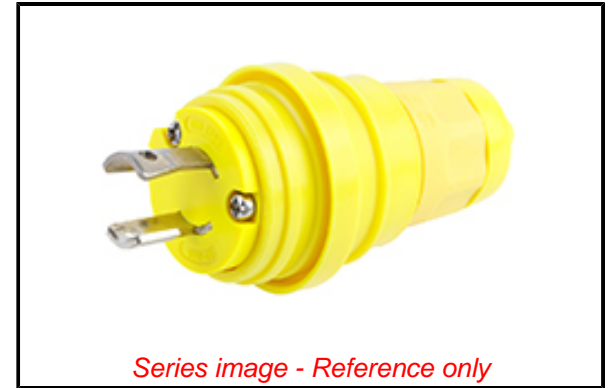

PLEASE CHECK WWW.MOLEX.COM FOR LATEST PART INFORMATION

Part Number: [1301460108](#)
Status: **Active**
Overview: [Watertite Extreme Wet-Location Wiring Solutions](#)
Description: Watertite Extreme Plug, 2 Pole/2 Wire, NEMA L2-20, 250V, Cord Grip Body Size F2, Silicone Husk

Documents:

[Drawing (PDF)](#)

[Datasheet (PDF)](#)

[RoHS Certificate of Compliance (PDF)](#)

Agency Certification

CSA LR6837

General

Product Family	Wiring Devices
Series	130146
IP Rating	IP69K
NEMA Configuration	NEMA L2-20
Overview	Watertite Extreme Wet-Location Wiring Solutions
Product Name	Watertite Extreme
Receptacle Type	N/A
Specialty	N/A
Type	Plug
UPC	78678879668

Physical

Cord Grip Body Size	F2 1/2"
Flange	No
Flip Lid	No
Gender	Male
Length	N/A
Locking Blade	Yes
Poles	2-pole/2-wire

Electrical

Cord Type	N/A
Current - Maximum per Contact	20.0A
GFCI	No
Lighted Connector	No
Voltage - Maximum	250V

Material Info

Engineering Number 26W07

Reference - Drawing Numbers

Sales Drawing 1301460108-000

EU ELV

Not Reviewed

EU RoHS

Not Reviewed

REACH SVHC

Not Reviewed

Halogen-Free

Status

Not Reviewed

For more information, please visit [Contact US](#)

China ROHS

Not Reviewed

ELV

Not Reviewed

RoHS Phthalates

Not Reviewed

Search Parts in this Series

[130146 Series](#)