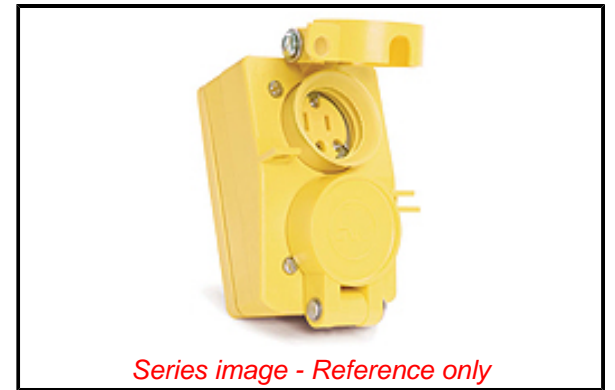

PLEASE CHECK WWW.MOLEX.COM FOR LATEST PART INFORMATION

Part Number: [1301460122](#)
Status: **Active**
Overview: [Watertite Wet-Location Wiring Solutions](#)
Description: Watertite Receptacle with Duplex Flip Coverplate, 3 Pole/3 Wire, Non-NEMA 15A/125V, 10A/250V

Documents:

3D Model	Brochure (PDF)
Drawing (PDF)	RoHS Certificate of Compliance (PDF)
3D Model (PDF)	

Agency Certification

CSA	LR6837
UL	E68122

General

Product Family	Wiring Devices
Series	130146
IP Rating	IP67
NEMA Configuration	Non-NEMA
Overview	Watertite Wet-Location Wiring Solutions
Product Name	Watertite
Receptacle Type	Duplex
Specialty	N/A
Type	Receptacle
UPC	78678871431

Physical

Flange	No
Flip Lid	Yes
Gender	Female
Length	N/A
Locking Blade	No
Net Weight	0.484/kg
Poles	3-pole/3-wire

Electrical

Cord Type	N/A
Current - Maximum per Contact	10.0A, 15.0A
GFCI	No
Lighted Connector	No
Voltage - Maximum	125V / 250V

Material Info

Engineering Number	60W07DPLX

Reference - Drawing Numbers

Sales Drawing	1301460122-000

EU ELV

Not Relevant

EU RoHS

Not Reviewed

REACH SVHC

Not Reviewed

Halogen-Free

Status

Not Reviewed

For more information, please visit [Contact US](#)

China ROHS

Not Reviewed

ELV

Not Relevant

RoHS Phthalates

Not Reviewed

China RoHS

Search Parts in this Series

[130146 Series](#)