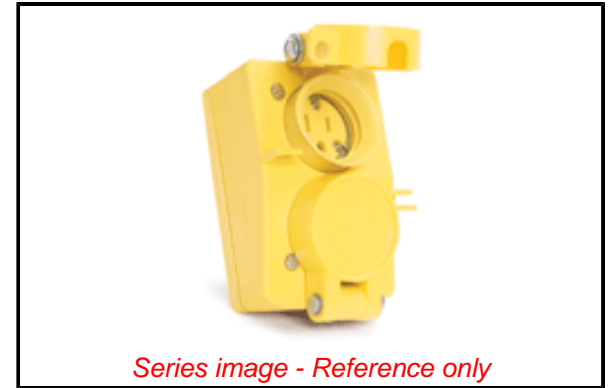

PLEASE CHECK WWW.MOLEX.COM FOR LATEST PART INFORMATION

Part Number: [1301460131](#)
Status: **Active**
Overview: [Watertite Extreme Wet-Location Wiring Solutions](#)
Description: Watertite Extreme Receptacle with Duplex Flip Coverplate, 2 Pole/3 Wire, NEMA 5-15, 125V

Documents:

3D Model	Brochure (PDF)
3D Model (PDF)	RoHS Certificate of Compliance (PDF)
Drawing (PDF)	

Agency Certification

CSA	LR6837
UL	E68122

General

Product Family	Wiring Devices
Series	130146
IP Rating	IP67
NEMA Configuration	NEMA 5-15
Overview	Watertite Extreme Wet-Location Wiring Solutions
Product Name	Watertite Extreme
Receptacle Type	Duplex
Specialty	N/A
Type	Receptacle
UPC	78678871405

Physical

Flange	No
Flip Lid	Yes
Gender	Female
Length	N/A
Locking Blade	No
Net Weight	498.044/g
Poles	2-pole/3-wire

Electrical

Cord Type	N/A
Current - Maximum per Contact	15.0A
GFCI	No
Lighted Connector	No
Voltage - Maximum	125V

Material Info

Engineering Number	60W47DPLX

Reference - Drawing Numbers

Sales Drawing	1301460131-000

EU ELV

Not Relevant

EU RoHS

Not Reviewed

REACH SVHC

Not Reviewed

Halogen-Free

Status

Not Reviewed

For more information, please visit [Contact US](#)

China ROHS

Not Reviewed

ELV

Not Relevant

RoHS Phthalates

Not Reviewed

China RoHS

Search Parts in this Series

[130146 Series](#)