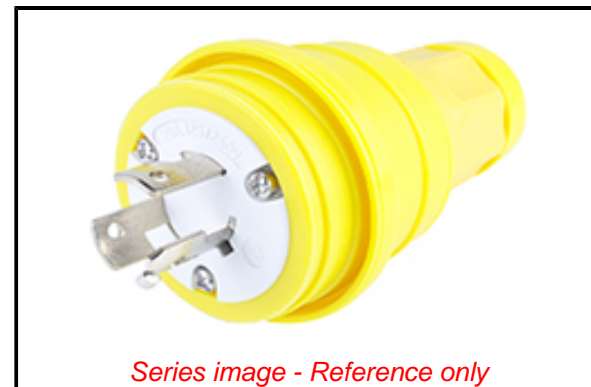

**PLEASE CHECK WWW.MOLEX.COM FOR LATEST PART INFORMATION**

**Part Number:** [1301470012](#)  
**Status:** **Active**  
**Overview:** [Watertite Extreme Wet-Location Wiring Solutions](#)  
**Description:** [Watertite Extreme Plug, 3 Pole/3 Wire, Non-NEMA, 250V, Cord Grip Body Size F3](#)

**Documents:**

[Drawing \(PDF\)](#) [RoHS Certificate of Compliance \(PDF\)](#)  
[Brochure \(PDF\)](#)

**Agency Certification**

CSA LR6837  
 UL E10176

**General**

Product Family [Wiring Devices](#)  
 Series [130147](#)  
 IP Rating IP67  
 NEMA Configuration Non-NEMA  
 Overview [Watertite Extreme Wet-Location Wiring Solutions](#)  
 Product Name [Watertite Extreme](#)  
 Receptacle Type N/A  
 Specialty N/A  
 Type Plug  
 UPC 78678871290

**Physical**

Cord Grip Body Size F3 3/4"  
 Flange No  
 Flip Lid No  
 Gender Male  
 Length N/A  
 Locking Blade Yes  
 Poles 3-pole/3-wire

**Electrical**

Cord Type N/A  
 Current - Maximum per Contact 20.0A  
 GFCI No  
 Lighted Connector No  
 Voltage - Maximum 250V

**Material Info**

Engineering Number 26W08

**Reference - Drawing Numbers**

Sales Drawing 1301470012-000

*Series image - Reference only*

**EU ELV**

**Not Reviewed**

**EU RoHS**