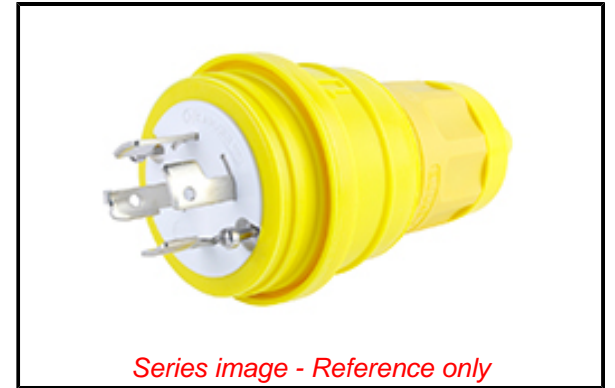

PLEASE CHECK WWW.MOLEX.COM FOR LATEST PART INFORMATION

Part Number: [1301470015](#)
Status: **Active**
Overview: [Watertite Extreme Wet-Location Wiring Solutions](#)
Description: Watertite Extreme Plug with Locking Blade, 4 Pole/4 Wire, Non-NEMA, 208V, Cord Grip Body Size F4

Documents:

[Drawing (PDF)](#) [RoHS Certificate of Compliance (PDF)](#)
[Brochure (PDF)](#)

Agency Certification

CSA LR6837
UL E10176

General

Product Family Wiring Devices
Series [130147](#)
IP Rating IP67
NEMA Configuration Non-NEMA
Overview [Watertite Extreme Wet-Location Wiring Solutions](#)
Product Name Watertite Extreme
Receptacle Type N/A
Specialty N/A
Type Plug
UPC 78678871291

Physical

Cord Grip Body Size F4 1"
Flange No
Flip Lid No
Gender Male
Length N/A
Locking Blade Yes
Net Weight 390.996/g
Poles 4-pole/4-wire

Electrical

Cord Type N/A
Current - Maximum per Contact 20.0A
GFCI No
Lighted Connector No
Voltage - Maximum 208V

Material Info

Engineering Number 26W09

Reference - Drawing Numbers

Sales Drawing 1301470015-000

Series image - Reference only

EU ELV

Not Relevant

EU RoHS

Not Reviewed

REACH SVHC

Not Reviewed

Halogen-Free

Status

Not Reviewed

For more information, please visit [Contact US](#)

China ROHS

Not Reviewed

ELV

Not Relevant

RoHS Phthalates

Not Reviewed

Search Parts in this Series

[130147 Series](#)