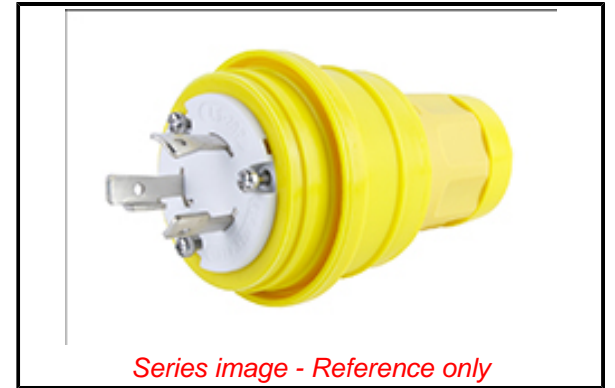

PLEASE CHECK WWW.MOLEX.COM FOR LATEST PART INFORMATION

Part Number: [1301470018](#)
Status: **Active**
Overview: [Watertite Extreme Wet-Location Wiring Solutions](#)
Description: Watertite Extreme Plug with Locking Blade, 2 Pole/3 Wire, NEMA L5-20, 125V, Cord Grip Body Size F3

Documents:

[Drawing (PDF)](#)
[Brochure (PDF)](#)

[RoHS Certificate of Compliance (PDF)](#)

Agency Certification

CSA LR6837
UL E10176

General

Product Family Wiring Devices
Series [130147](#)
IP Rating IP67
NEMA Configuration NEMA L5-20
Overview [Watertite Extreme Wet-Location Wiring Solutions](#)
Product Name Watertite Extreme
Receptacle Type N/A
Specialty N/A
Type Plug
UPC 78678871211

Physical

Cord Grip Body Size F3 3/4"
Flange No
Flip Lid No
Gender Male
Length N/A
Locking Blade Yes
Net Weight 222.260/g
Poles 2-pole/3-wire

Electrical

Cord Type N/A
Current - Maximum per Contact 20.0A
GFCI No
Lighted Connector No
Voltage - Maximum 125V

Material Info

Engineering Number 26W47

Reference - Drawing Numbers

Sales Drawing 1301470018-000

EU ELV

Not Relevant

EU RoHS

Not Reviewed

REACH SVHC

Not Reviewed

Halogen-Free

Status

Not Reviewed

For more information, please visit [Contact US](#)

China ROHS

Not Reviewed

ELV

Not Relevant

RoHS Phthalates

Not Reviewed

Search Parts in this Series

[130147 Series](#)