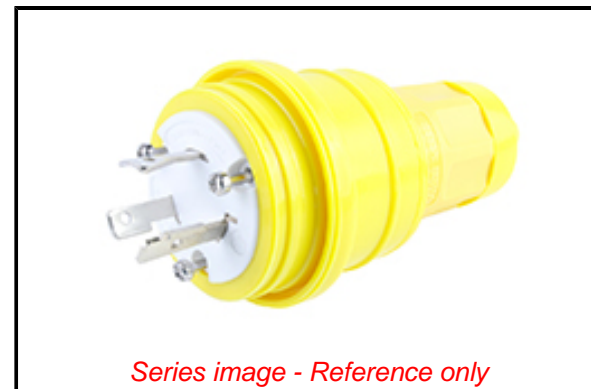

PLEASE CHECK WWW.MOLEX.COM FOR LATEST PART INFORMATION

Part Number: [1301470023](#)
Status: **Active**
Overview: [Watertite Extreme Wet-Location Wiring Solutions](#)
Description: Watertite Extreme Plug with Locking Blade, 2 Pole/3 Wire, NEMA L7-20, 277V, Cord Grip Body Size F3

Documents:

[Drawing (PDF)](#)
[Brochure (PDF)](#)

[RoHS Certificate of Compliance (PDF)](#)

Agency Certification

CSA LR6837
UL E10176

General

Product Family Wiring Devices
Series [130147](#)
IP Rating IP67
NEMA Configuration NEMA L7-20
Overview [Watertite Extreme Wet-Location Wiring Solutions](#)
Product Name Watertite Extreme
Receptacle Type N/A
Specialty N/A
Type Plug
UPC 78678871210

Physical

Cord Grip Body Size F3 3/4"
Flange No
Flip Lid No
Gender Male
Length N/A
Locking Blade Yes
Poles 2-pole/3-wire

Electrical

Cord Type N/A
Current - Maximum per Contact 20.0A
GFCI No
Lighted Connector No
Voltage - Maximum 277V

Material Info

Engineering Number 26W49

Reference - Drawing Numbers

Sales Drawing 1301470023-000

EU ELV

Not Reviewed

EU RoHS

Not Reviewed

REACH SVHC

Not Reviewed

Halogen-Free

Status

Not Reviewed

For more information, please visit [Contact US](#)

China ROHS

Not Reviewed

ELV

Not Reviewed

RoHS Phthalates

Not Reviewed

Search Parts in this Series

[130147 Series](#)