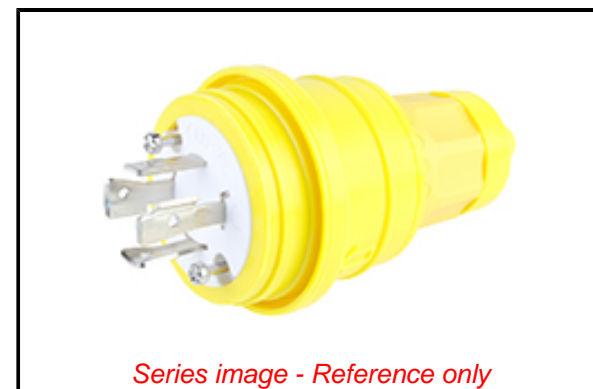

PLEASE CHECK WWW.MOLEX.COM FOR LATEST PART INFORMATION

Part Number: [1301470027](#)
Status: **Active**
Overview: [Watertite Extreme Wet-Location Wiring Solutions](#)
Description: Watertite Extreme Plug with Locking Blade, 3 Pole/4 Wire, NEMA L15-20, 3ø 250V, Cord Grip Body Size F3

Documents:

[Drawing \(PDF\)](#) [RoHS Certificate of Compliance \(PDF\)](#)
[Brochure \(PDF\)](#)

Agency Certification

CSA LR6837
 UL E10176

General

Product Family Wiring Devices
 Series [130147](#)
 IP Rating IP67
 NEMA Configuration NEMA L15-20
 Overview [Watertite Extreme Wet-Location Wiring Solutions](#)
 Product Name Watertite Extreme
 Receptacle Type N/A
 Specialty N/A
 Type Plug
 UPC 78678871214

Physical

Cord Grip Body Size F3 3/4"
 Flange No
 Flip Lid No
 Gender Male
 Length N/A
 Locking Blade Yes
 Net Weight 274.423/g
 Poles 3-pole/4-wire

Electrical

Cord Type N/A
 Current - Maximum per Contact 20.0A
 GFCI No
 Lighted Connector No
 Voltage - Maximum 3ø 250V

Material Info

Engineering Number 26W75

Reference - Drawing Numbers

Sales Drawing 1301470027-000

EU ELV

Not Relevant

EU RoHS

Not Reviewed