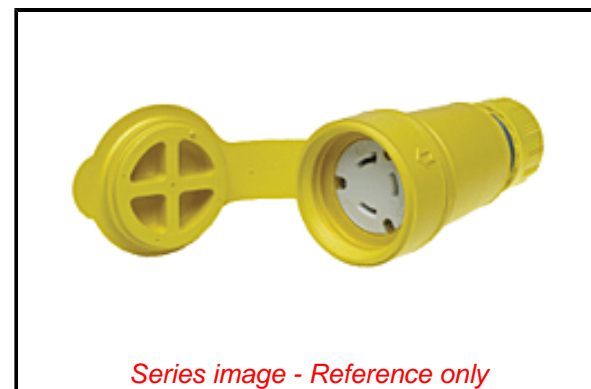

PLEASE CHECK WWW.MOLEX.COM FOR LATEST PART INFORMATION

Part Number: [1301470035](#)
Status: **Active**
Overview: Watertite Extreme Wet-Location Wiring Solutions
Description: Watertite Extreme Receptacle Connector, 3 Pole/3 Wire, Non-NEMA, 250V, Cord Grip Body Size F3

Documents:

[Drawing \(PDF\)](#) [RoHS Certificate of Compliance \(PDF\)](#)
[Brochure \(PDF\)](#)

Agency Certification

CSA LR6837
 UL E10176

General

Product Family Wiring Devices
 Series [130147](#)
 IP Rating IP67
 NEMA Configuration Non-NEMA
 Overview [Watertite Extreme Wet-Location Wiring Solutions](#)
 Product Name Watertite Extreme
 Receptacle Type Single
 Specialty N/A
 Type Connector
 UPC 78678871390

Physical

Cord Grip Body Size F3 3/4"
 Flange No
 Flip Lid No
 Gender Female
 Length N/A
 Locking Blade Yes
 Poles 3-pole/3-wire

Electrical

Cord Type N/A
 Current - Maximum per Contact 20.0A
 GFCI No
 Lighted Connector No
 Voltage - Maximum 250V

Material Info

Engineering Number 27W08

Reference - Drawing Numbers

Sales Drawing 1301470035-000

Series image - Reference only

EU ELV

Not Relevant

EU RoHS