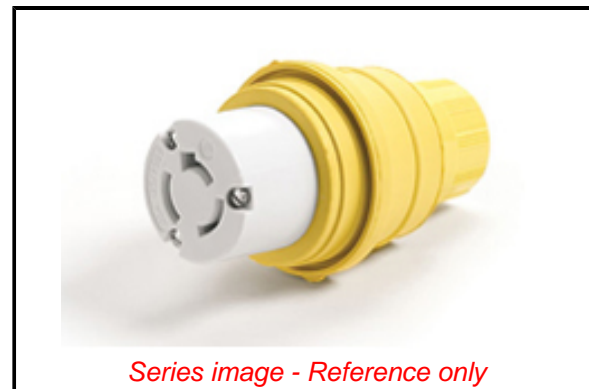

PLEASE CHECK WWW.MOLEX.COM FOR LATEST PART INFORMATION

Part Number: [1301470037](#)
Status: **Active**
Overview: [Heavy-Duty Industrial Wiring Devices](#)
Description: Watertite Extreme Connector for Male Receptacle, Single Flip Coverplate, 3 Pole/3 Wire, Non-NEMA, 250V

Documents:

[Drawing (PDF)](#)
[Brochure (PDF)](#)

[RoHS Certificate of Compliance (PDF)](#)

Agency Certification

CSA LR6837

General

Product Family Wiring Devices
Series [130147](#)
IP Rating IP67
NEMA Configuration Non-NEMA
Overview [Heavy-Duty Industrial Wiring Devices](#)
Product Name Watertite Extreme
Receptacle Type Single
Specialty N/A
Type Connector
UPC 78678871364

Physical

Cord Grip Body Size F3 3/4"
Flange No
Flip Lid No
Gender Female
Length N/A
Locking Blade Yes
Net Weight 158.930/g
Poles 3-pole/3-wire

Electrical

Cord Type N/A
Current - Maximum per Contact 20.0A
GFCI No
Lighted Connector No
Voltage - Maximum 250V

Material Info

Engineering Number 27W08MB

Reference - Drawing Numbers

Sales Drawing 1301470037-000

Series image - Reference only

EU ELV

Not Relevant

EU RoHS

Not Reviewed

REACH SVHC

Not Reviewed

Halogen-Free

Status

Not Reviewed

For more information, please visit [Contact US](#)

China ROHS

Not Reviewed

ELV

Not Relevant

RoHS Phthalates

Not Reviewed

Search Parts in this Series

[130147 Series](#)