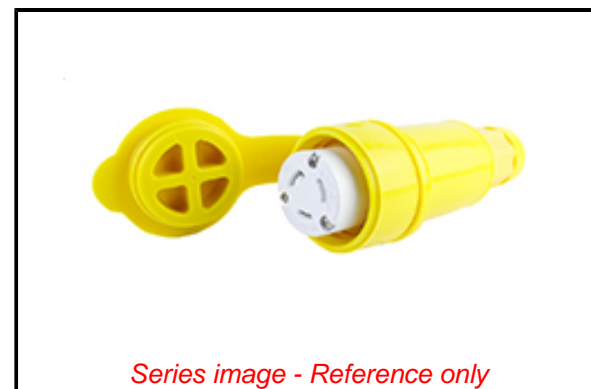

PLEASE CHECK WWW.MOLEX.COM FOR LATEST PART INFORMATION

Part Number: [1301470048](#)
Status: **Active**
Overview: [Watertite Extreme Wet-Location Wiring Solutions](#)
Description: WatertiteExtreme Connector with Locking Blade, 2 Pole/3 Wire, NEMA L6-20, 250V, Cord Grip Body Size F3

Documents:

[Drawing \(PDF\)](#) [RoHS Certificate of Compliance \(PDF\)](#)
[Brochure \(PDF\)](#)

Agency Certification

CSA LR6837
 UL E10176

General

Product Family Wiring Devices
 Series [130147](#)
 IP Rating IP67
 NEMA Configuration NEMA L6-20
 Overview [Watertite Extreme Wet-Location Wiring Solutions](#)
 Product Name Watertite Extreme
 Receptacle Type Single
 Specialty N/A
 Type Connector
 UPC 78678871312

Physical

Cord Grip Body Size F3 3/4"
 Flange No
 Flip Lid No
 Gender Female
 Length N/A
 Locking Blade Yes
 Net Weight 305.721/g
 Poles 2-pole/3-wire

Electrical

Cord Type N/A
 Current - Maximum per Contact 20.0A
 GFCI No
 Lighted Connector No
 Voltage - Maximum 250V

Material Info

Engineering Number 27W48

Reference - Drawing Numbers

Sales Drawing 1301470048-000

EU ELV

Not Relevant

EU RoHS

Not Reviewed